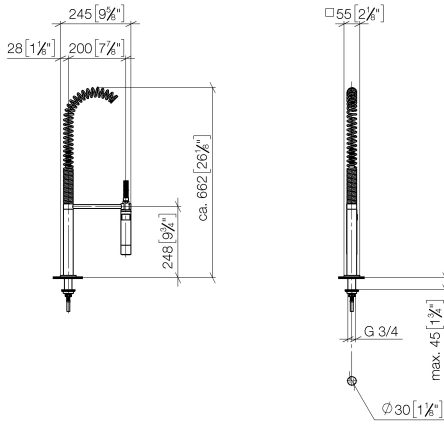

Profi spray set - Dark Chrome

LOT

27 784 970

- spray flow
- automatic diverter for spout/Profi spray set
- height of mixer 665 mm
- individual rosette 55 x 55 mm
- profi spray hole diameter 30mm
- sprayface with anti-scaling system
- lead-free

Can only be combined with 32800680, 32843680.

Intrinsic protection against back flow.

	Dark Chrome	27 784 970-19
	Chrome	27 784 970-00
	Brushed Platinum	27 784 970-06
	Platinum	27 784 970-08
	Brushed Chrome	27 784 970-93
	Brushed Dark Platinum	27 784 970-99

27 784 970

mm [inches]
M 1:10

Flow rate chart

Codes & Standards

EN 1717

Profi spray set - Dark Chrome

LOT

27 784 970