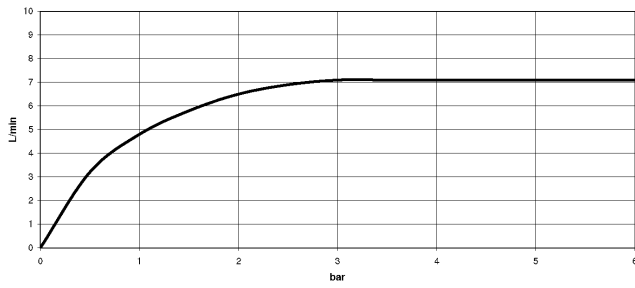

Can only be combined with 32800680, 32843680.

Intrinsic protection against back flow.

	Dark Chrome	27 784 970-19
	Chrome	27 784 970-00
	Brushed Platinum	27 784 970-06
	Platinum	27 784 970-08
	Brushed Chrome	27 784 970-93
	Brushed Dark Platinum	27 784 970-99

27 784 970

mm [inches]
M 1:10

Flow rate chart

Codes & Standards

EN 1717

Profi spray set - Dark Chrome

LOT

27 784 970