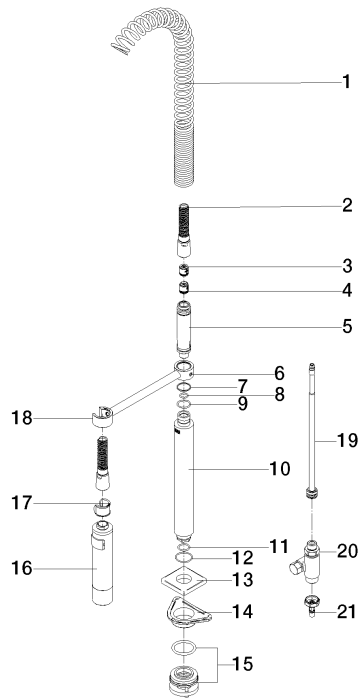

SERIES-VARIOUS Profi spray set - Chrome

27 785 970

- spray flow
- automatic diverter for spout/Profi spray set
- height of mixer mm
- individual rosette x mm
- profi spray hole diameter 30mm
- sprayface with anti-scaling system
- lead-free

Can only be combined with 33826680, 32815680.

Intrinsic protection against back flow.

	Chrome	27 785 970-00
	Brushed Platinum	27 785 970-06
	Platinum	27 785 970-08
	Dark Chrome	27 785 970-19
	Brushed Dark Platinum	27 785 970-99

SERIES-VARIOUS Profi spray set - Chrome

27 785 970

SERIES-VARIOUS Profi spray set - Chrome

27 785 970

Product version from 7/1/2023

SERIES-VARIOUS Profi spray set - Chrome

27 785 970

Spare parts list

Product version from 7/1/2023

No.	Item Number	Name	Quantity used	Delivery time
	09 16 02 034 90	spring	21	2