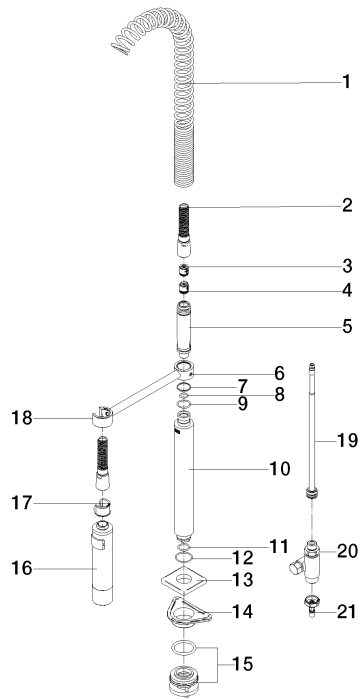

SERIES-VARIOUS Profi spray set - Brushed Dark Platinum

27 785 970

Product version from 7/1/2023

Parts for other finishes can be found here: [Chrome](#)