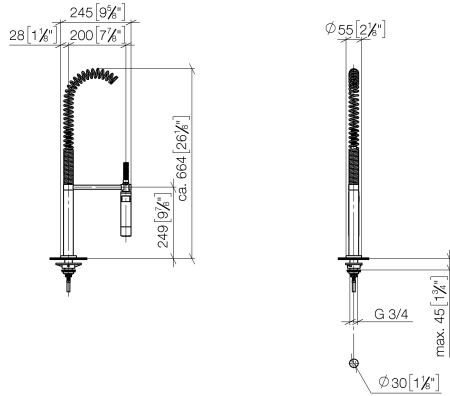

Profi spray set - Chrome

ELIO

27 789 970

Fits: ELIO, TARA, TARA ULTRA

- spray flow
- automatic diverter for spout/Profi spray set
- height of mixer 665 mm
- individual rosette diameter 55mm
- profi spray hole diameter 30mm
- sprayface with anti-scaling system
- lead-free

Can only be combined with 33826790, 32800790, 33826888, 32815888, 20815892, 33826875.

Intrinsic protection against back flow.

	Chrome	27 789 970-00
	Brushed Platinum	27 789 970-06
	Platinum	27 789 970-08
	Dark Chrome	27 789 970-19
	Brushed Chrome	27 789 970-93
	Brushed Dark Platinum	27 789 970-99

27 789 970

mm [inches]
M 1:10

Flow rate chart

Codes & Standards

DIN 4109

EN 1717

ISO 3822

Ü-Zeichen

Product version from 7/10/2018 to 9/18/2018

Product version from 9/18/2018 to 10/27/2020

Product version from 10/27/2020

No.	Item Number	Name	Quantity used	Delivery time
	04 24 02 046 01-07	pipe	30	10