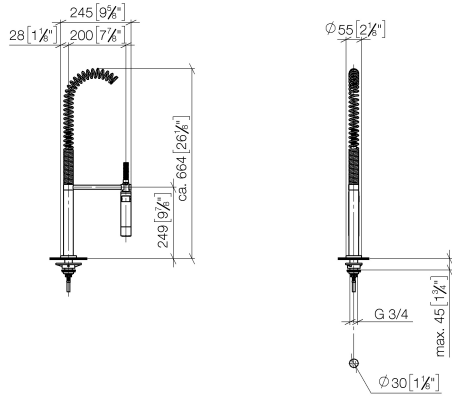

27 789 970

Fits: ELIO, TARA, TARA ULTRA

- spray flow
- automatic diverter for spout/Profi spray set
- height of mixer 665 mm
- individual rosette diameter 55mm
- profi spray hole diameter 30mm
- sprayface with anti-scaling system
- lead-free

Can only be combined with 33826790, 32800790, 33826888, 32815888, 20815892, 33826875.

Intrinsic protection against back flow.

	Brushed Platinum	27 789 970-06
	Chrome	27 789 970-00
	Platinum	27 789 970-08
	Dark Chrome	27 789 970-19
	Brushed Chrome	27 789 970-93
	Brushed Dark Platinum	27 789 970-99

27 789 970

mm [inches]  
M 1:10

Flow rate chart

Codes & Standards

DIN 4109

EN 1717

ISO 3822

Ü-Zeichen