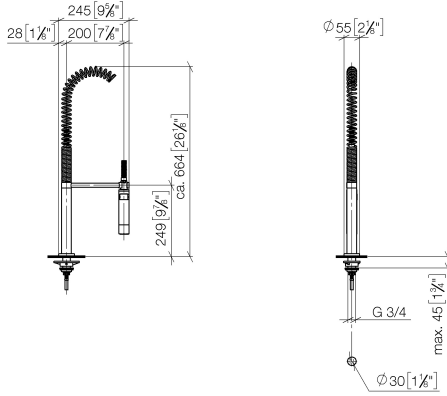

Profi spray set - Platinum

ELIO

27 789 970

Fits: ELIO, TARA, TARA ULTRA

- spray flow
- automatic diverter for spout/Profi spray set
- height of mixer 665 mm
- individual rosette diameter 55mm
- profi spray hole diameter 30mm
- sprayface with anti-scaling system
- lead-free

Can only be combined with 33826790, 32800790, 33826888, 32815888, 20815892, 33826875.

Intrinsic protection against back flow.

	Platinum	27 789 970-08
	Chrome	27 789 970-00
	Brushed Platinum	27 789 970-06
	Dark Chrome	27 789 970-19
	Brushed Chrome	27 789 970-93
	Brushed Dark Platinum	27 789 970-99

27 789 970

mm [inches]
M 1:10

Flow rate chart

Codes & Standards

DIN 4109

EN 1717

ISO 3822

Ü-Zeichen