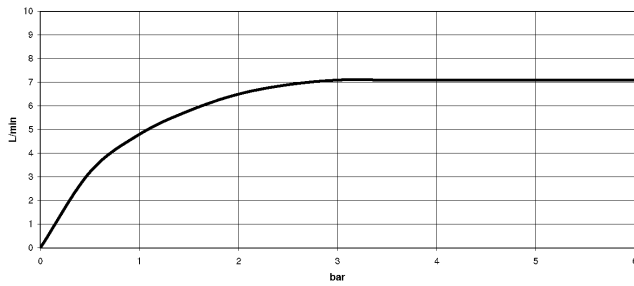

Can only be combined with 33826790, 32800790, 33826888, 32815888, 20815892, 33826875.

Intrinsic protection against back flow.

	Brushed Chrome	27 789 970-93
	Chrome	27 789 970-00
	Brushed Platinum	27 789 970-06
	Platinum	27 789 970-08
	Dark Chrome	27 789 970-19
	Brushed Dark Platinum	27 789 970-99

27 789 970

mm [inches]  
M 1:10

Flow rate chart

Codes & Standards

DIN 4109

EN 1717

ISO 3822

Ü-Zeichen