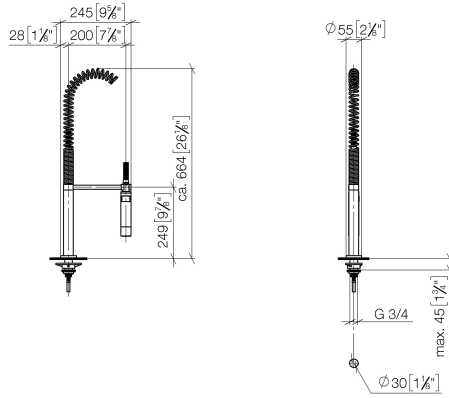

27 789 970

Fits: ELIO, TARA, TARA ULTRA

- spray flow
- automatic diverter for spout/Profi spray set
- height of mixer 665 mm
- individual rosette diameter 55mm
- profi spray hole diameter 30mm
- sprayface with anti-scaling system
- lead-free

Can only be combined with 33826790, 32800790, 33826888, 32815888, 20815892, 33826875.

Intrinsic protection against back flow.

	Brushed Chrome	27 789 970-93
	Chrome	27 789 970-00
	Brushed Platinum	27 789 970-06
	Platinum	27 789 970-08
	Dark Chrome	27 789 970-19
	Brushed Dark Platinum	27 789 970-99

27 789 970

mm [inches]  
M 1:10

Flow rate chart

Codes & Standards

DIN 4109

EN 1717

ISO 3822

Ü-Zeichen