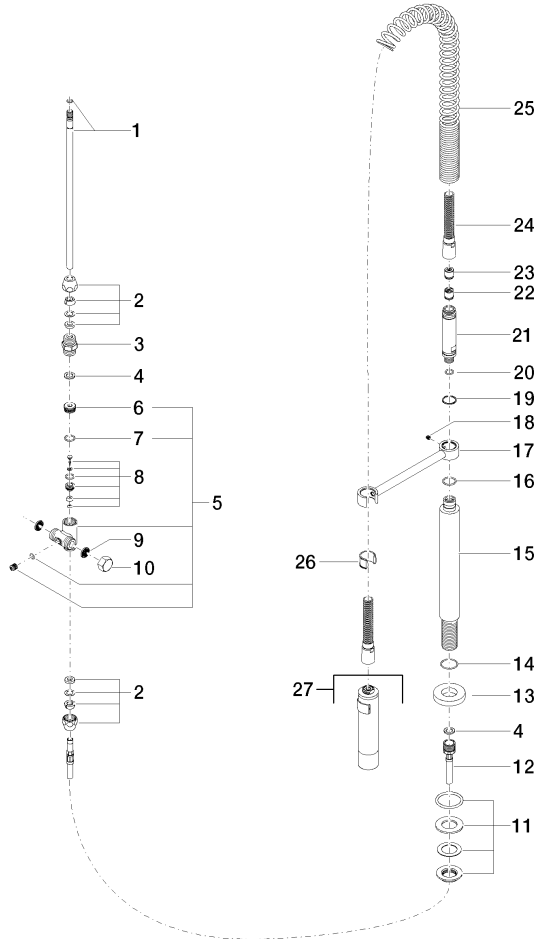

27 789 970

Fits: ELIO, TARA, TARA ULTRA

- spray flow
- automatic diverter for spout/Profi spray set
- height of mixer 665 mm
- individual rosette diameter 55mm
- profi spray hole diameter 30mm
- sprayface with anti-scaling system
- lead-free

27 789 970

mm [inches]  
M 1:10

Flow rate chart

Codes & Standards

DIN 4109

EN 1717

ISO 3822

Ü-Zeichen

### Certificates

---

Belgaqua\_22\_277\_2 LGA\_18

27 789 970

Product version from 10/27/2020

Parts for other finishes can be found here: Chrome

Profi spray set - Brushed Chrome

ELIO

## **Spare parts list**

**Product version from 10/27/2020**