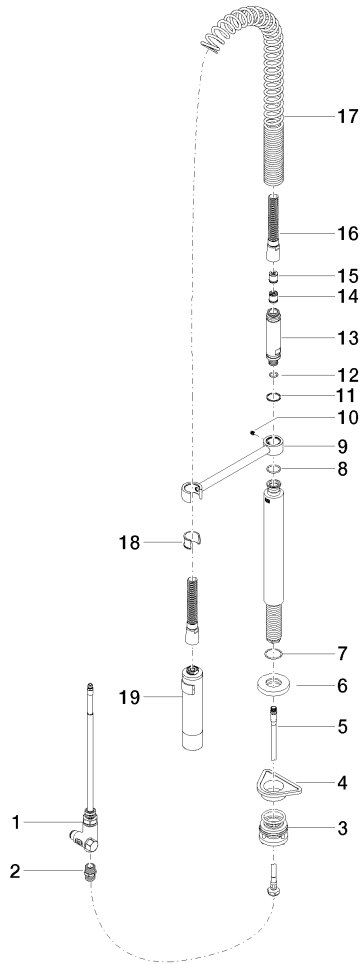

Profi spray set - Chrome

27 799 970

- spray flow
- automatic diverter for spout/Profi spray set
- height of mixer 665 mm
- individual rosette diameter 55mm
- profi spray hole diameter 30mm
- sprayface with anti-scaling system
- lead-free

Profi spray set - Chrome

27 799 970

mm [inches]
1:10

Flow rate chart

Codes & Standards

DIN 4109

EN 1717

ISO 3822

Ü-Zeichen

Profi spray set - Chrome

27 799 970

Certificates

LGA_38

Belgaqua_24-005-2

Profi spray set - Chrome

27 799 970

Parts for other finishes can be found here: [Brushed](#)
[Platinum](#)

Profi spray set - Chrome

27 799 970

Spare parts list

No.	Item Number	Name	Quantity used	Delivery time
	90 17 09 046 12 90	diverter	19	2