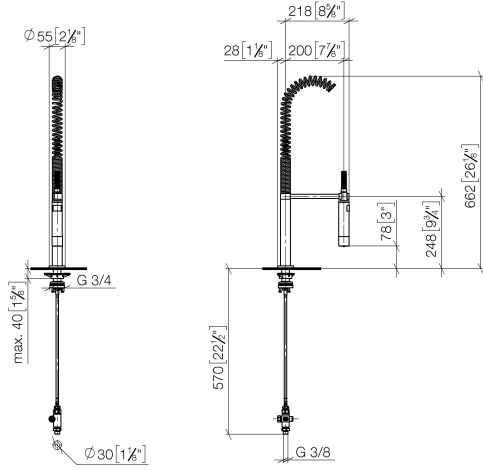

Profi spray set - Chrome

27 799 970

- spray flow
- automatic diverter for spout/Profi spray set
- height of mixer 665 mm
- individual rosette diameter 55mm
- profi spray hole diameter 30mm
- sprayface with anti-scaling system
- lead-free

Can only be combined with 32815682, 33826861, 32815861, 33836888, 32816888, 20816892, 33836875, 32815875.

Intrinsic protection against back flow.

Operating unit can be positioned freely.

	Chrome	27 799 970-00
	Brushed Platinum	27 799 970-06
	Platinum	27 799 970-08
	Dark Chrome	27 799 970-19
	Brushed Chrome	27 799 970-93
	Brushed Dark Platinum	27 799 970-99

Profi spray set - Chrome

27 799 970

mm [inches]
1:10

Flow rate chart

Codes & Standards

DIN 4109

EN 1717

ISO 3822

Ü-Zeichen

Profi spray set - Chrome

27 799 970

Certificates

LGA_38

Belgaqua_24-005-2

Profi spray set - Chrome

27 799 970