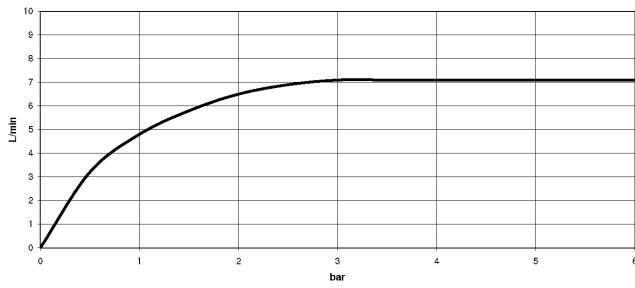

Can only be combined with 32815682, 33826861, 32815861, 33836888, 32816888, 20816892, 33836875, 32815875.

Intrinsic protection against back flow.

Operating unit can be positioned freely.

	Chrome	27 799 970-00
	Brushed Platinum	27 799 970-06
	Platinum	27 799 970-08
	Dark Chrome	27 799 970-19
	Brushed Chrome	27 799 970-93
	Brushed Dark Platinum	27 799 970-99

Profi spray set - Chrome

27 799 970

mm [inches]
1:10

Flow rate chart

Codes & Standards

DIN 4109

EN 1717

ISO 3822