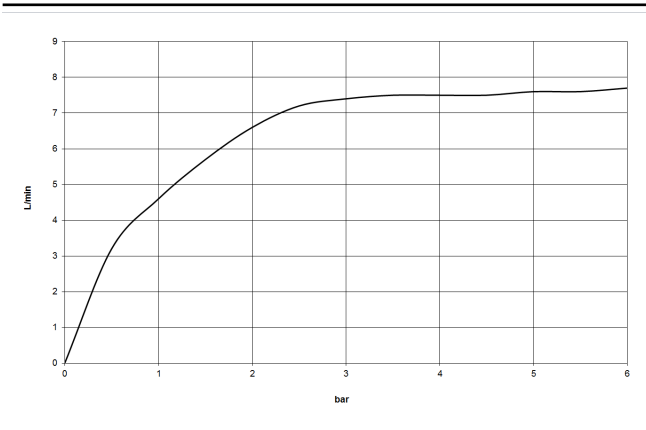

DORNBRAUCHT YARRE Hand shower set with individual rosettes - Chrome

27 803 832 Product version from 1/1/2023

- three settings: normal flow, soft flow, massage flow
- with anti-scale system
- 1/2" shower outlet
- rosette for wall elbow Ø 55mm
- rosette for shower holder Ø 55mm
- metal shower hose 1250mm with integrated anti-twist protection
- 1/2" wall elbow
- max. flow 8.6 l/min
- WRAS

 Chrome

27 803 832-00

 Soft Black

27 803 832-69

DORNBRAUCH YARRE Hand shower set with individual rosettes - Chrome

27 803 832 Product version from 1/1/2023

mm [inches]

Flow rate chart