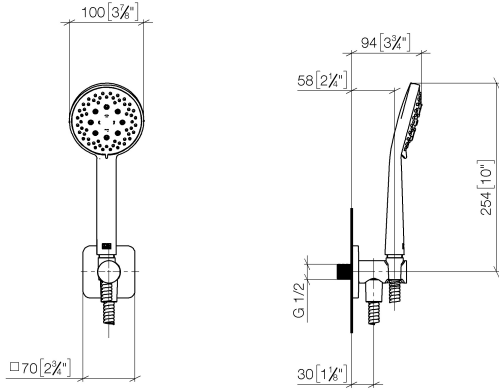

DORNBRAUCHT YARRE Hand shower set with individual rosettes - Chrome

27 803 832 Product version from 1/1/2023

- three settings: normal flow, soft flow, massage flow
- with anti-scale system
- 1/2" shower outlet
- rosette for wall elbow Ø 55mm
- rosette for shower holder Ø 55mm
- metal shower hose 1250mm with integrated anti-twist protection
- 1/2" wall elbow
- max. flow 8.6 l/min
- WRAS

 Chrome

27 803 832-00

 Soft Black

27 803 832-69

DORNBRAUCH YARRE Hand shower set with individual rosettes - Chrome

27 803 832 Product version from 1/1/2023

mm [inches]

Flow rate chart

Codes & Standards

DIN 4109

ISO 3822

Scottish Water
Byelaws

UK Water Supply
Regulations

Ü-Zeichen

DORNBACHT YARRE Hand shower set with individual rosettes - Chrome

27 803 832 Product version from 1/1/2023

No.	Item Number	Name	Quantity used	Delivery time
1	90 12 11 183 00-00	shower	1	2
2	90 27 83 019 00-00	connection	1	2
3	90 30 03 010 00-00	hose	1	2