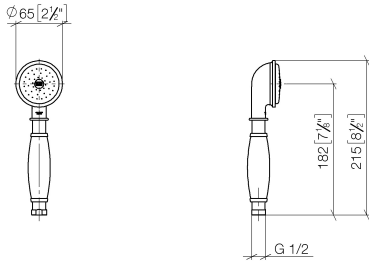

MADISON Metal hand shower with porcelain insert (white) FlowReduce - Brushed Durabross (23kt Gold)

MADISON

28 002 970

- COMPACT RAIN, max. flow rate 6.8 l/min (at 3 bar)
- spray head Ø 64mm
- 1/2" connection
- This product can help a building meet the requirements of Green Building Rating Systems, e.g. LEED®, BREEAM®, DGNB

Intrinsic protection against back flow.

	Brushed Durabross (23kt Gold)	28 002 970-28 0010
	Chrome	28 002 970-00
	Chrome	28 002 970-00 0010
	Gold (23.9kt)	28 002 970-01
	Brushed Platinum	28 002 970-06
	Brushed Platinum	28 002 970-06 0010
	Platinum	28 002 970-08
	Platinum	28 002 970-08 0010
	Durabross (23kt Gold)	28 002 970-09
	Durabross (23kt Gold)	28 002 970-09 0010
	Brushed Durabross (23kt Gold)	28 002 970-28
	Brushed Chrome	28 002 970-93
	Brushed Chrome	28 002 970-93 0010
	Brushed Dark Platinum	28 002 970-99
	Brushed Dark Platinum	28 002 970-99 0010

MADISON Metal hand shower with porcelain insert (white) FlowReduce - Brushed Durabronze (23kt Gold)

MADISON

28 002 970
mm [inches]

Flow rate chart

Codes & Standards

DIN 4109

ISO 3822

Ü-Zeichen