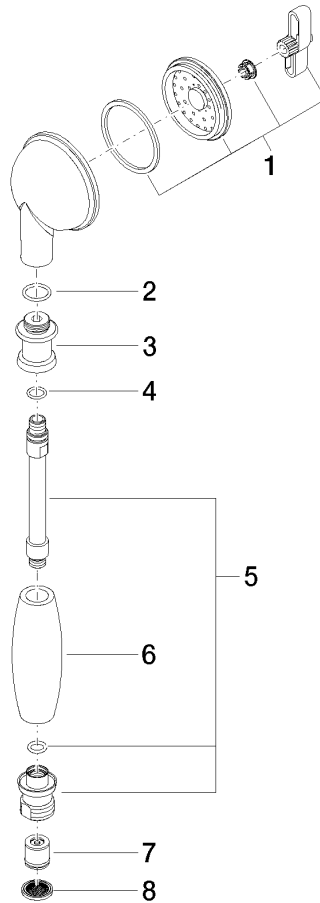

MADISON Metal hand shower with porcelain insert (white) FlowReduce - Brushed Durabross (23kt Gold)

MADISON

28 002 970

- COMPACT RAIN, max. flow rate 6.8 l/min (at 3 bar)
- spray head Ø 64mm
- 1/2" connection
- This product can help a building meet the requirements of Green Building Rating Systems, e.g. LEED®, BREEAM®, DGNB

MADISON Metal hand shower with porcelain insert (white) FlowReduce - Brushed Durabronze (23kt Gold)

MADISON

28 002 970
mm [inches]

Flow rate chart

Codes & Standards

DIN 4109

ISO 3822

Ü-Zeichen

MADISON

28 002 970

Parts for other
finishes can be found
here: [Chrome](#)

MADISON Metal hand shower with porcelain insert (white) FlowReduce -
Brushed Durabrass (23kt Gold)

MADISON

28 002 970

Spare parts list

No.	Item Number	Name	Quantity used	Delivery time
	90 12 01 010 00 90	set	8	2