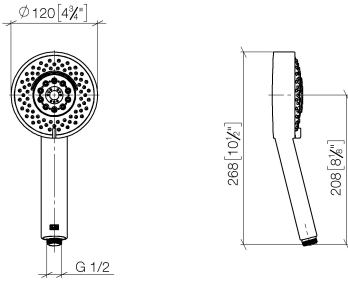

Hand shower - Brushed Platinum

IMO

28 012 979

- Four settings: COMPACT RAIN, COMPACT SOFT FLOW, COMPACT AQUAPRESSURE FLOW, COMPACT CASCADE, max. flow rate 15 l/min (at 3 bar)
- with anti-scale system
- spray head Ø 120mm
- 1/2" connection

Intrinsic protection against back flow.

Fits: IMO, LULU, MADISON, MEM, TARA, CL.1, LISSÉ, VAIA, META, CYO

| | | |
|--|-------------------------------|--------------------|
|  | Brushed Platinum | 28 012 979-06 |
|  | Chrome | 28 012 979-00 0010 |
|  | Chrome | 28 012 979-00 |
|  | Brushed Platinum | 28 012 979-06 0010 |
|  | Platinum | 28 012 979-08 |
|  | Platinum | 28 012 979-08 0010 |
|  | Dark Chrome | 28 012 979-19 |
|  | Dark Chrome | 28 012 979-19 0010 |
|  | Light Gold | 28 012 979-26 |
|  | Light Gold | 28 012 979-26 0010 |
|  | Brushed Light Gold | 28 012 979-27 |
|  | Brushed Light Gold | 28 012 979-27 0010 |
|  | Brushed Durabress (23kt Gold) | 28 012 979-28 |
|  | Brushed Durabress (23kt Gold) | 28 012 979-28 0010 |
|  | Matte Black | 28 012 979-33 0010 |
|  | Matte Black | 28 012 979-33 |
|  | Brushed Bronze | 28 012 979-42 |
|  | Brushed Bronze | 28 012 979-42 0010 |
|  | Brushed Champagne (22kt Gold) | 28 012 979-46 |
|  | Brushed Champagne (22kt Gold) | 28 012 979-46 0010 |
|  | Champagne (22kt Gold) | 28 012 979-47 |
|  | Champagne (22kt Gold) | 28 012 979-47 0010 |
|  | Brushed Chrome | 28 012 979-93 |
|  | Brushed Chrome | 28 012 979-93 0010 |
|  | Brushed Dark Platinum | 28 012 979-99 0010 |
|  | Brushed Dark Platinum | 28 012 979-99 |

Hand shower - Brushed Platinum

IMO

28 012 979

28 012 979

mm [inches]

Flow rate chart

Codes & Standards

DIN 4109