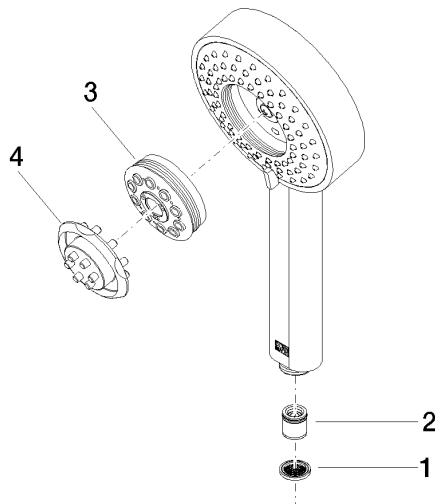

Hand shower - Brushed Platinum

IMO

28 012 979

- Four settings: COMPACT RAIN, COMPACT SOFT FLOW, COMPACT AQUAPRESSURE FLOW, COMPACT CASCADE, max. flow rate 15 l/min (at 3 bar)
- with anti-scale system
- spray head Ø 120mm
- 1/2" connection

Hand shower - Brushed Platinum

IMO

28 012 979

28 012 979

mm [inches]

Flow rate chart

Codes & Standards

DIN 4109

ISO 3822

Ü-Zeichen

Hand shower - Brushed Platinum

IMO

28 012 979

Certificates

LGA_29

28 012 979

Product version from 4/1/2024

Parts for other
finishes can be found
here: [Chrome](#)

Hand shower - Brushed Platinum

IMO

28 012 979

Spare parts list

Product version from 4/1/2024

| No. | Item Number | Name | Quantity used | Delivery time |
|-----|-----------------|-------|---------------|---------------|
| | 09 23 01 039 90 | sieve | 4 | 2 |