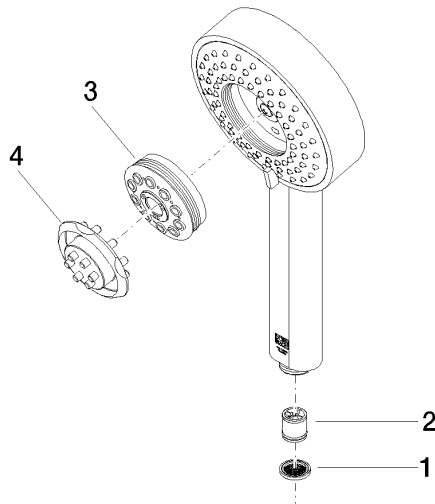

28 012 979

Parts for other
finishes can be found
here: [Chrome](#)