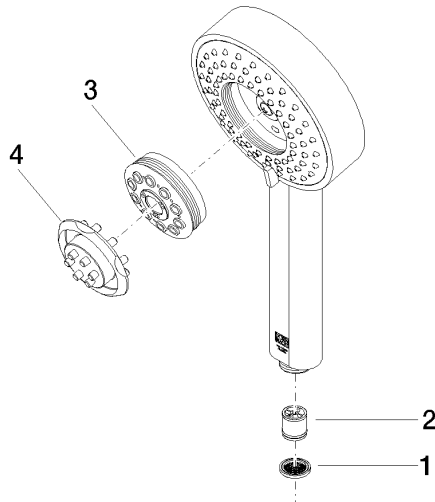

Hand shower FlowReduce - Brushed Light Gold

IMO

28 012 979

- Four settings: COMPACT RAIN, COMPACT SOFT FLOW, COMPACT AQUAPRESSURE FLOW, COMPACT CASCADE, max. flow rate 6.8 l/min (at 3 bar)
- with anti-scale system
- spray head Ø 120mm
- 1/2" connection
- This product can help a building meet the requirements of Green Building Rating Systems, e.g. LEED®, BREEAM®, DGNB

Hand shower FlowReduce - Brushed Light Gold

IMO

28 012 979

28 012 979

mm [inches]

Flow rate chart

Codes & Standards

DIN 4109

ISO 3822

Ü-Zeichen

Hand shower FlowReduce - Brushed Light Gold

IMO

28 012 979

Certificates

LGA_29

28 012 979

Product version from 4/1/2024

Parts for other
finishes can be found
here: [Chrome](#)

Hand shower FlowReduce - Brushed Light Gold

IMO

28 012 979

Spare parts list

Product version from 4/1/2024

No.	Item Number	Name	Quantity used	Delivery time
	09 23 01 039 90	sieve	4	2