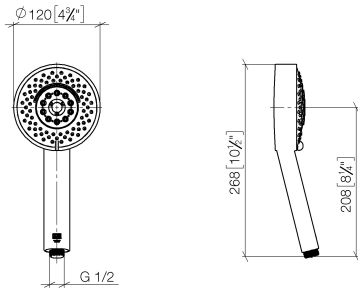

Hand shower FlowReduce - Brushed Light Gold

IMO

28 012 979

- Four settings: COMPACT RAIN, COMPACT SOFT FLOW, COMPACT AQUAPRESSURE FLOW, COMPACT CASCADE, max. flow rate 6.8 l/min (at 3 bar)
- with anti-scale system
- spray head Ø 120mm
- 1/2" connection
- This product can help a building meet the requirements of Green Building Rating Systems, e.g. LEED®, BREEAM®, DGNB

Intrinsic protection against back flow.

Fits: IMO, LULU, MADISON, MEM, TARA, CL.1, LISSÉ, VAIA, META, CYO

	Brushed Light Gold	28 012 979-27 0010
	Chrome	28 012 979-00 0010
	Chrome	28 012 979-00
	Brushed Platinum	28 012 979-06
	Brushed Platinum	28 012 979-06 0010
	Platinum	28 012 979-08
	Platinum	28 012 979-08 0010
	Dark Chrome	28 012 979-19
	Dark Chrome	28 012 979-19 0010
	Light Gold	28 012 979-26
	Light Gold	28 012 979-26 0010
	Brushed Light Gold	28 012 979-27
	Brushed Durabrass (23kt Gold)	28 012 979-28
	Brushed Durabrass (23kt Gold)	28 012 979-28 0010
	Matte Black	28 012 979-33 0010
	Matte Black	28 012 979-33
	Brushed Bronze	28 012 979-42
	Brushed Bronze	28 012 979-42 0010
	Brushed Champagne (22kt Gold)	28 012 979-46
	Brushed Champagne (22kt Gold)	28 012 979-46 0010
	Champagne (22kt Gold)	28 012 979-47
	Champagne (22kt Gold)	28 012 979-47 0010
	Brushed Chrome	28 012 979-93
	Brushed Chrome	28 012 979-93 0010
	Brushed Dark Platinum	28 012 979-99 0010
	Brushed Dark Platinum	28 012 979-99

Hand shower FlowReduce - Brushed Light Gold

IMO

28 012 979

28 012 979

mm [inches]

Flow rate chart

Codes & Standards

DIN 4109