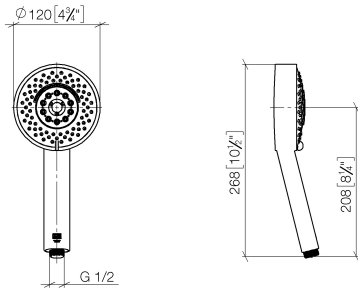

**Hand shower FlowReduce - Brushed Bronze**

IMO

28 012 979

- Four settings: COMPACT RAIN, COMPACT SOFT FLOW, COMPACT AQUAPRESSURE FLOW, COMPACT CASCADE, max. flow rate 6.8 l/min (at 3 bar)
- with anti-scale system
- spray head Ø 120mm
- 1/2" connection
- This product can help a building meet the requirements of Green Building Rating Systems, e.g. LEED®, BREEAM®, DGNB

## Hand shower FlowReduce - Brushed Bronze

---

IMO

28 012 979

28 012 979

mm [inches]

Flow rate chart

Codes & Standards