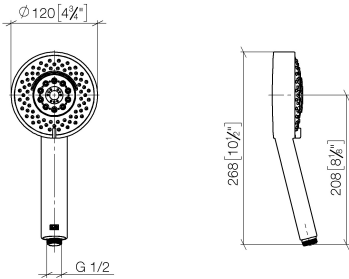

Hand shower - Brushed Champagne (22kt Gold)

IMO

28 012 979

- Four settings: COMPACT RAIN, COMPACT SOFT FLOW, COMPACT AQUAPRESSURE FLOW, COMPACT CASCADE, max. flow rate 15 l/min (at 3 bar)
- with anti-scale system
- spray head Ø 120mm
- 1/2" connection

Intrinsic protection against back flow.

Fits: IMO, LULU, MADISON, MEM, TARA, CL.1, LISSÉ, VAIA, META, CYO

	Brushed Champagne (22kt Gold)	28 012 979-46
	Chrome	28 012 979-00 0010
	Chrome	28 012 979-00
	Brushed Platinum	28 012 979-06
	Brushed Platinum	28 012 979-06 0010
	Platinum	28 012 979-08
	Platinum	28 012 979-08 0010
	Dark Chrome	28 012 979-19
	Dark Chrome	28 012 979-19 0010
	Light Gold	28 012 979-26
	Light Gold	28 012 979-26 0010
	Brushed Light Gold	28 012 979-27
	Brushed Light Gold	28 012 979-27 0010
	Brushed Durabronze (23kt Gold)	28 012 979-28
	Brushed Durabronze (23kt Gold)	28 012 979-28 0010
	Matte Black	28 012 979-33 0010
	Matte Black	28 012 979-33
	Brushed Bronze	28 012 979-42
	Brushed Bronze	28 012 979-42 0010
	Brushed Champagne (22kt Gold)	28 012 979-46 0010
	Champagne (22kt Gold)	28 012 979-47
	Champagne (22kt Gold)	28 012 979-47 0010
	Brushed Chrome	28 012 979-93
	Brushed Chrome	28 012 979-93 0010
	Brushed Dark Platinum	28 012 979-99 0010
	Brushed Dark Platinum	28 012 979-99

Hand shower - Brushed Champagne (22kt Gold)

IMO

28 012 979

28 012 979

mm [inches]

Flow rate chart

Codes & Standards

DIN 4109