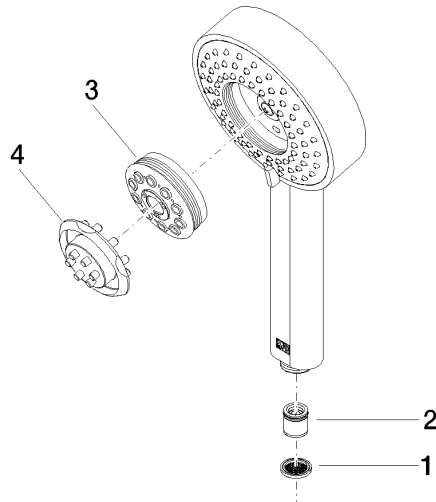

Hand shower - Brushed Champagne (22kt Gold)

IMO

28 012 979

- Four settings: COMPACT RAIN, COMPACT SOFT FLOW, COMPACT AQUAPRESSURE FLOW, COMPACT CASCADE, max. flow rate 15 l/min (at 3 bar)
- with anti-scale system
- spray head Ø 120mm
- 1/2" connection

Hand shower - Brushed Champagne (22kt Gold)

IMO

28 012 979

28 012 979

mm [inches]

Flow rate chart

Codes & Standards

DIN 4109

ISO 3822

Ü-Zeichen

Hand shower - Brushed Champagne (22kt Gold)

IMO

28 012 979

Certificates

LGA_29

28 012 979

Product version from 4/1/2024

Parts for other
finishes can be found
here: [Chrome](#)

Hand shower - Brushed Champagne (22kt Gold)

IMO

28 012 979

Spare parts list

Product version from 4/1/2024

No.	Item Number	Name	Quantity used	Delivery time
	09 23 01 039 90	sieve	4	2