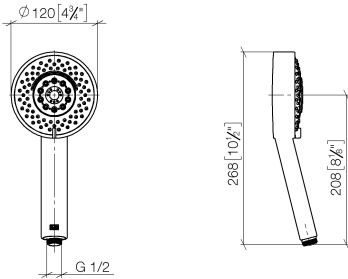

**Hand shower - Champagne (22kt Gold)**

28 012 979

- Four settings: COMPACT RAIN, COMPACT SOFT FLOW, COMPACT AQUAPRESSURE FLOW, COMPACT CASCADE, max. flow rate 15 l/min (at 3 bar)
- with anti-scale system
- spray head Ø 120mm
- 1/2" connection

## Hand shower - Champagne (22kt Gold)

---

IMO

28 012 979

28 012 979

mm [inches]

Flow rate chart

Codes & Standards