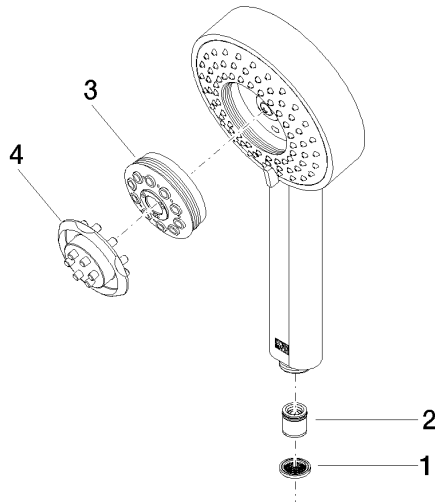

**Hand shower - Champagne (22kt Gold)**

28 012 979

- Four settings: COMPACT RAIN, COMPACT SOFT FLOW, COMPACT AQUAPRESSURE FLOW, COMPACT CASCADE, max. flow rate 15 l/min (at 3 bar)
- with anti-scale system
- spray head Ø 120mm
- 1/2" connection

### Certificates

---

LGA\_29

28 012 979

**Product version from 4/1/2024**

Parts for other  
finishes can be found  
here: [Chrome](#)

## Spare parts list