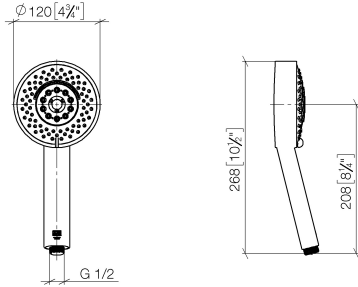

Hand shower FlowReduce - Champagne (22kt Gold)

IMO

28 012 979

- Four settings: COMPACT RAIN, COMPACT SOFT FLOW, COMPACT AQUAPRESSURE FLOW, COMPACT CASCADE, max. flow rate 6.8 l/min (at 3 bar)
- with anti-scale system
- spray head Ø 120mm
- 1/2" connection
- This product can help a building meet the requirements of Green Building Rating Systems, e.g. LEED®, BREEAM®, DGNB

Intrinsic protection against back flow.

Fits: IMO, LULU, MADISON, MEM, TARA, CL.1, LISSÉ, VAIA, META, CYO

	Champagne (22kt Gold)	28 012 979-47 0010
	Chrome	28 012 979-00 0010
	Chrome	28 012 979-00
	Brushed Platinum	28 012 979-06
	Brushed Platinum	28 012 979-06 0010
	Platinum	28 012 979-08
	Platinum	28 012 979-08 0010
	Dark Chrome	28 012 979-19
	Dark Chrome	28 012 979-19 0010
	Light Gold	28 012 979-26
	Light Gold	28 012 979-26 0010
	Brushed Light Gold	28 012 979-27
	Brushed Light Gold	28 012 979-27 0010
	Brushed Durabronze (23kt Gold)	28 012 979-28
	Brushed Durabronze (23kt Gold)	28 012 979-28 0010
	Matte Black	28 012 979-33 0010
	Matte Black	28 012 979-33
	Brushed Bronze	28 012 979-42
	Brushed Bronze	28 012 979-42 0010
	Brushed Champagne (22kt Gold)	28 012 979-46
	Brushed Champagne (22kt Gold)	28 012 979-46 0010
	Champagne (22kt Gold)	28 012 979-47
	Brushed Chrome	28 012 979-93
	Brushed Chrome	28 012 979-93 0010
	Brushed Dark Platinum	28 012 979-99 0010
	Brushed Dark Platinum	28 012 979-99

Hand shower FlowReduce - Champagne (22kt Gold)

IMO

28 012 979

28 012 979

mm [inches]

Flow rate chart

Codes & Standards

DIN 4109