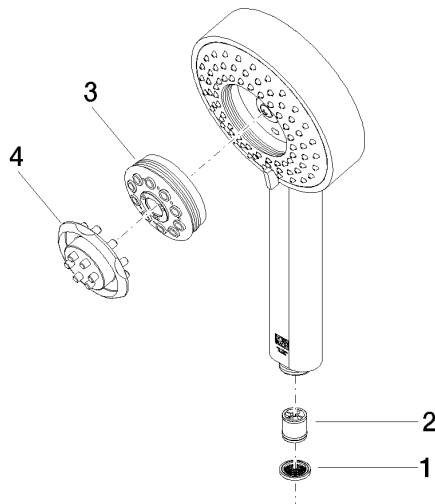

Hand shower FlowReduce - Champagne (22kt Gold)

IMO

28 012 979

- Four settings: COMPACT RAIN, COMPACT SOFT FLOW, COMPACT AQUAPRESSURE FLOW, COMPACT CASCADE, max. flow rate 6.8 l/min (at 3 bar)
- with anti-scale system
- spray head Ø 120mm
- 1/2" connection
- This product can help a building meet the requirements of Green Building Rating Systems, e.g. LEED®, BREEAM®, DGNB

Hand shower FlowReduce - Champagne (22kt Gold)

IMO

28 012 979

28 012 979

mm [inches]

Flow rate chart

Codes & Standards

DIN 4109

ISO 3822

Ü-Zeichen

Hand shower FlowReduce - Champagne (22kt Gold)

IMO

28 012 979

Certificates

LGA_29

28 012 979

Product version from 4/1/2024

Parts for other
finishes can be found
here: [Chrome](#)

Hand shower FlowReduce - Champagne (22kt Gold)

IMO

28 012 979

Spare parts list

Product version from 4/1/2024

No.	Item Number	Name	Quantity used	Delivery time
	09 23 01 039 90	sieve	4	2