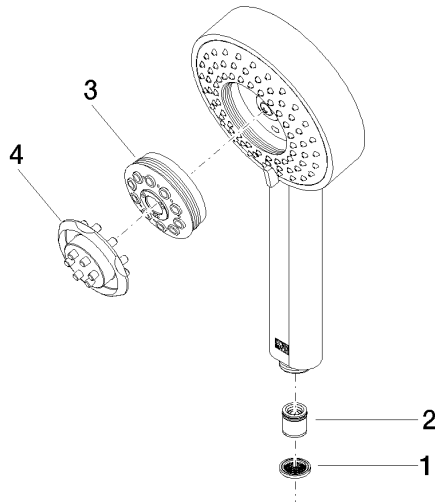

Hand shower - Brushed Dark Platinum

IMO

28 012 979

- Four settings: COMPACT RAIN, COMPACT SOFT FLOW, COMPACT AQUAPRESSURE FLOW, COMPACT CASCADE, max. flow rate 15 l/min (at 3 bar)
- with anti-scale system
- spray head Ø 120mm
- 1/2" connection

Hand shower - Brushed Dark Platinum

IMO

28 012 979

28 012 979

mm [inches]

Flow rate chart

Codes & Standards

DIN 4109

ISO 3822

Ü-Zeichen

Hand shower - Brushed Dark Platinum

IMO

28 012 979

Certificates

LGA_29

28 012 979

Product version from 4/1/2024

Parts for other
finishes can be found
here: [Chrome](#)

Hand shower - Brushed Dark Platinum

IMO

28 012 979

Spare parts list

Product version from 4/1/2024

No.	Item Number	Name	Quantity used	Delivery time
	09 23 01 039 90	sieve	4	2