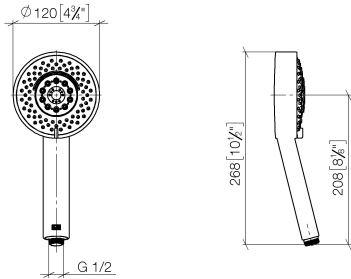

Hand shower - Brushed Dark Platinum

IMO

28 012 979

- Four settings: COMPACT RAIN, COMPACT SOFT FLOW, COMPACT AQUAPRESSURE FLOW, COMPACT CASCADE, max. flow rate 15 l/min (at 3 bar)
- with anti-scale system
- spray head Ø 120mm
- 1/2" connection

Intrinsic protection against back flow.

Fits: IMO, LULU, MADISON, MEM, TARA, CL.1, LISSÉ, VAIA, META, CYO

	Brushed Dark Platinum	28 012 979-99
	Chrome	28 012 979-00 0010
	Chrome	28 012 979-00
	Brushed Platinum	28 012 979-06
	Brushed Platinum	28 012 979-06 0010
	Platinum	28 012 979-08
	Platinum	28 012 979-08 0010
	Dark Chrome	28 012 979-19
	Dark Chrome	28 012 979-19 0010
	Light Gold	28 012 979-26
	Light Gold	28 012 979-26 0010
	Brushed Light Gold	28 012 979-27
	Brushed Light Gold	28 012 979-27 0010
	Brushed Durabronze (23kt Gold)	28 012 979-28
	Brushed Durabronze (23kt Gold)	28 012 979-28 0010
	Matte Black	28 012 979-33 0010
	Matte Black	28 012 979-33
	Brushed Bronze	28 012 979-42
	Brushed Bronze	28 012 979-42 0010
	Brushed Champagne (22kt Gold)	28 012 979-46
	Brushed Champagne (22kt Gold)	28 012 979-46 0010
	Champagne (22kt Gold)	28 012 979-47
	Champagne (22kt Gold)	28 012 979-47 0010
	Brushed Chrome	28 012 979-93
	Brushed Chrome	28 012 979-93 0010
	Brushed Dark Platinum	28 012 979-99 0010

Hand shower - Brushed Dark Platinum

IMO

28 012 979

28 012 979

mm [inches]

Flow rate chart

Codes & Standards

DIN 4109