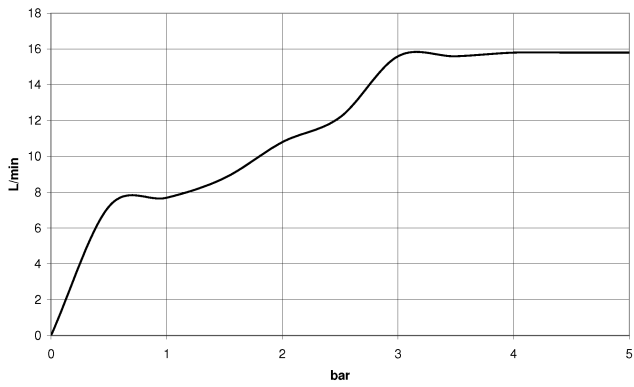

Hand shower - Brushed Dark Platinum

IMO

28 012 979

- Four settings: COMPACT RAIN, COMPACT SOFT FLOW, COMPACT AQUAPRESSURE FLOW, COMPACT CASCADE, max. flow rate 15 l/min (at 3 bar)
- with anti-scale system
- spray head Ø 120mm
- 1/2" connection

Hand shower - Brushed Dark Platinum

IMO

28 012 979

28 012 979

mm [inches]

Flow rate chart

Codes & Standards

DIN 4109