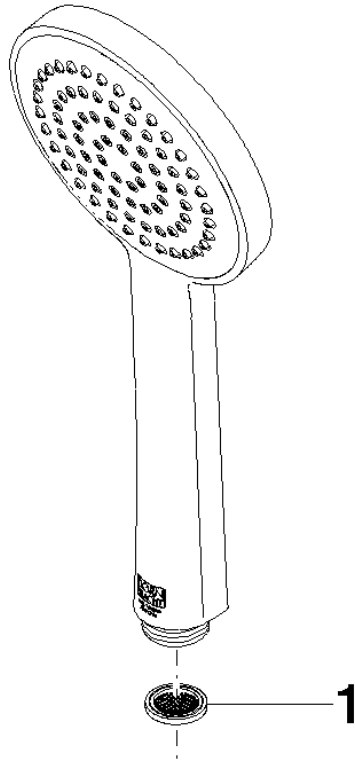

Hand shower FlowReduce - Platinum

IMO

28 015 979

- COMPACT RAIN, max. flow rate 6.8 l/min (at 3 bar)
- with anti-scale system
- spray head Ø 100mm
- 1/2" connection
- This product can help a building meet the requirements of Green Building Rating Systems, e.g. LEED®, BREEAM®, DGNB

Intrinsic protection against back flow.

Fits: IMO, LULU, MADISON, MEM, TARA, CL.1, LISSÉ, VAIA, META, CYO

	Platinum	28 015 979-08 0010
	Chrome	28 015 979-00
	Chrome	28 015 979-00 0010
	Brushed Platinum	28 015 979-06
	Brushed Platinum	28 015 979-06 0010
	Platinum	28 015 979-08
	Dark Chrome	28 015 979-19
	Dark Chrome	28 015 979-19 0010
	Light Gold	28 015 979-26
	Light Gold	28 015 979-26 0010
	Brushed Light Gold	28 015 979-27 0010
	Brushed Light Gold	28 015 979-27
	Brushed Durabronze (23kt Gold)	28 015 979-28
	Brushed Durabronze (23kt Gold)	28 015 979-28 0010
	Matte Black	28 015 979-33
	Matte Black	28 015 979-33 0010
	Brushed Bronze	28 015 979-42 0010
	Brushed Bronze	28 015 979-42
	Brushed Champagne (22kt Gold)	28 015 979-46
	Brushed Champagne (22kt Gold)	28 015 979-46 0010
	Champagne (22kt Gold)	28 015 979-47
	Champagne (22kt Gold)	28 015 979-47 0010
	Brushed Chrome	28 015 979-93
	Brushed Chrome	28 015 979-93 0010
	Brushed Dark Platinum	28 015 979-99
	Brushed Dark Platinum	28 015 979-99 0010

Hand shower FlowReduce - Platinum

IMO

28 015 979

28 015 979

mm [inches]

Flow rate chart

Codes & Standards

ASME A112.18.1	cUPC	DIN 4109	EN 1112
EPA WaterSense	ISO 3822	Ü-Zeichen	WaterSense 

28 015 979

Product version from 4/1/2024

Parts for other
finishes can be found
here: [Chrome](#)

Hand shower FlowReduce - Platinum

IMO

28 015 979

Spare parts list

Product version from 4/1/2024