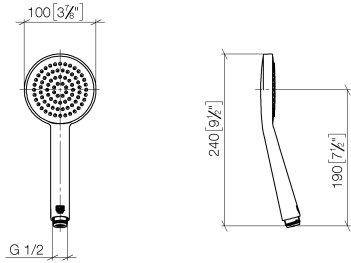

Hand shower FlowReduce - Platinum

IMO

28 015 979

- COMPACT RAIN, max. flow rate 6.8 l/min (at 3 bar)
- with anti-scale system
- spray head Ø 100mm
- 1/2" connection
- This product can help a building meet the requirements of Green Building Rating Systems, e.g. LEED®, BREEAM®, DGNB

Intrinsic protection against back flow.

Fits: IMO, LULU, MADISON, MEM, TARA, CL.1, LISSÉ, VAIA, META, CYO

	Platinum	28 015 979-08 0010
	Chrome	28 015 979-00
	Chrome	28 015 979-00 0010
	Brushed Platinum	28 015 979-06
	Brushed Platinum	28 015 979-06 0010
	Platinum	28 015 979-08
	Dark Chrome	28 015 979-19
	Dark Chrome	28 015 979-19 0010
	Light Gold	28 015 979-26
	Light Gold	28 015 979-26 0010
	Brushed Light Gold	28 015 979-27 0010
	Brushed Light Gold	28 015 979-27
	Brushed Durabronze (23kt Gold)	28 015 979-28
	Brushed Durabronze (23kt Gold)	28 015 979-28 0010
	Matte Black	28 015 979-33
	Matte Black	28 015 979-33 0010
	Brushed Bronze	28 015 979-42 0010
	Brushed Bronze	28 015 979-42
	Brushed Champagne (22kt Gold)	28 015 979-46
	Brushed Champagne (22kt Gold)	28 015 979-46 0010
	Champagne (22kt Gold)	28 015 979-47
	Champagne (22kt Gold)	28 015 979-47 0010
	Brushed Chrome	28 015 979-93
	Brushed Chrome	28 015 979-93 0010
	Brushed Dark Platinum	28 015 979-99
	Brushed Dark Platinum	28 015 979-99 0010

Hand shower FlowReduce - Platinum

IMO

28 015 979

28 015 979

mm [inches]

Flow rate chart

Codes & Standards

ASME A112.18.1	cUPC	DIN 4109	EN 1112
EPA WaterSense	ISO 3822	Ü-Zeichen	WaterSense 