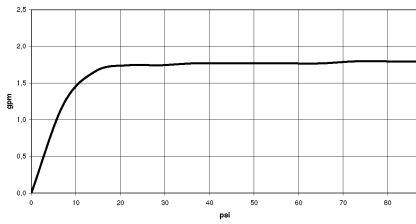

Hand shower FlowReduce - Platinum

IMO

28 015 979

- COMPACT RAIN, max. flow rate 6.8 l/min (at 3 bar)
- with anti-scale system
- spray head Ø 100mm
- 1/2" connection
- This product can help a building meet the requirements of Green Building Rating Systems, e.g. LEED®, BREEAM®, DGNB

Hand shower FlowReduce - Platinum

IMO

28 015 979

28 015 979

mm [inches]

Flow rate chart

Codes & Standards

ASME A112.18.1	cUPC	DIN 4109	EN 1112
EPA WaterSense	ISO 3822	Ü-Zeichen	WaterSense 