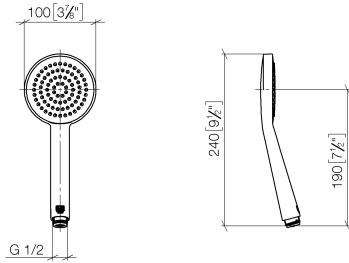

Hand shower FlowReduce - Brushed Light Gold

IMO

28 015 979

- COMPACT RAIN, max. flow rate 6.8 l/min (at 3 bar)
- with anti-scale system
- spray head Ø 100mm
- 1/2" connection
- This product can help a building meet the requirements of Green Building Rating Systems, e.g. LEED®, BREEAM®, DGNB

Intrinsic protection against back flow.

Fits: IMO, LULU, MADISON, MEM, TARA, CL.1, LISSÉ, VAIA, META, CYO

	Brushed Light Gold	28 015 979-27 0010
	Chrome	28 015 979-00
	Chrome	28 015 979-00 0010
	Brushed Platinum	28 015 979-06
	Brushed Platinum	28 015 979-06 0010
	Platinum	28 015 979-08
	Platinum	28 015 979-08 0010
	Dark Chrome	28 015 979-19
	Dark Chrome	28 015 979-19 0010
	Light Gold	28 015 979-26
	Light Gold	28 015 979-26 0010
	Brushed Light Gold	28 015 979-27
	Brushed Durabrass (23kt Gold)	28 015 979-28
	Brushed Durabrass (23kt Gold)	28 015 979-28 0010
	Matte Black	28 015 979-33
	Matte Black	28 015 979-33 0010
	Brushed Bronze	28 015 979-42 0010
	Brushed Bronze	28 015 979-42
	Brushed Champagne (22kt Gold)	28 015 979-46
	Brushed Champagne (22kt Gold)	28 015 979-46 0010
	Champagne (22kt Gold)	28 015 979-47
	Champagne (22kt Gold)	28 015 979-47 0010
	Brushed Chrome	28 015 979-93
	Brushed Chrome	28 015 979-93 0010
	Brushed Dark Platinum	28 015 979-99
	Brushed Dark Platinum	28 015 979-99 0010

Hand shower FlowReduce - Brushed Light Gold

IMO

28 015 979

28 015 979

mm [inches]

Flow rate chart

Codes & Standards

DIN 4109