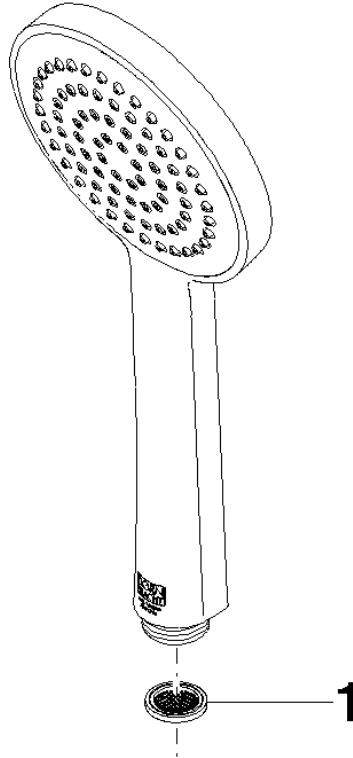

Hand shower FlowReduce - Brushed Bronze

IMO

28 015 979

- COMPACT RAIN, max. flow rate 6.8 l/min (at 3 bar)
- with anti-scale system
- spray head Ø 100mm
- 1/2" connection
- This product can help a building meet the requirements of Green Building Rating Systems, e.g. LEED®, BREEAM®, DGNB

Hand shower FlowReduce - Brushed Bronze

IMO

28 015 979

28 015 979

mm [inches]

Flow rate chart

Codes & Standards

DIN 4109

ISO 3822

Ü-Zeichen

Hand shower FlowReduce - Brushed Bronze

IMO

28 015 979

Certificates

LGA_29

28 015 979

Product version from 4/1/2024

Parts for other
finishes can be found
here: [Chrome](#)

Hand shower FlowReduce - Brushed Bronze

IMO

28 015 979

Spare parts list

Product version from 4/1/2024

No.	Item Number	Name	Quantity used	Delivery time
	09 23 01 039 90	sieve	1	2