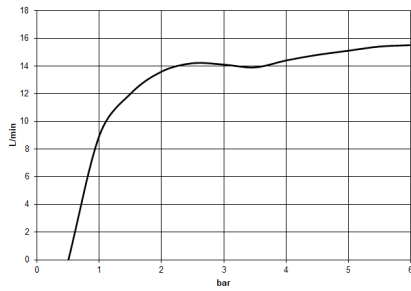

Hand shower - Brushed Champagne (22kt Gold)

IMO

28 015 979

- COMPACT RAIN, max. flow rate 15 l/min (at 3 bar)
- with anti-scale system
- spray head Ø 100mm
- 1/2" connection
- WRAS 2009011

Intrinsic protection against back flow.

Hand shower - Brushed Champagne (22kt Gold)

IMO

28 015 979

28 015 979

mm [inches]

Flow rate chart

Codes & Standards

DIN 4109