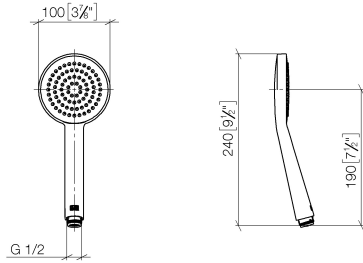

Hand shower - Brushed Champagne (22kt Gold)

IMO

28 015 979

- COMPACT RAIN, max. flow rate 15 l/min (at 3 bar)
- with anti-scale system
- spray head Ø 100mm
- 1/2" connection
- WRAS 2009011

Intrinsic protection against back flow.

Fits: IMO, LULU, MADISON, MEM, TARA, CL.1, LISSÉ, VAIA, META, CYO

	Brushed Champagne (22kt Gold)	28 015 979-46
	Chrome	28 015 979-00
	Chrome	28 015 979-00 0010
	Brushed Platinum	28 015 979-06
	Brushed Platinum	28 015 979-06 0010
	Platinum	28 015 979-08
	Platinum	28 015 979-08 0010
	Dark Chrome	28 015 979-19
	Dark Chrome	28 015 979-19 0010
	Light Gold	28 015 979-26
	Light Gold	28 015 979-26 0010
	Brushed Light Gold	28 015 979-27 0010
	Brushed Light Gold	28 015 979-27
	Brushed Durabronze (23kt Gold)	28 015 979-28
	Brushed Durabronze (23kt Gold)	28 015 979-28 0010
	Matte Black	28 015 979-33
	Matte Black	28 015 979-33 0010
	Brushed Bronze	28 015 979-42 0010
	Brushed Bronze	28 015 979-42
	Brushed Champagne (22kt Gold)	28 015 979-46 0010
	Champagne (22kt Gold)	28 015 979-47
	Champagne (22kt Gold)	28 015 979-47 0010
	Brushed Chrome	28 015 979-93
	Brushed Chrome	28 015 979-93 0010
	Brushed Dark Platinum	28 015 979-99
	Brushed Dark Platinum	28 015 979-99 0010

Hand shower - Brushed Champagne (22kt Gold)

IMO

28 015 979

28 015 979

mm [inches]

Flow rate chart

Codes & Standards

DIN 4109