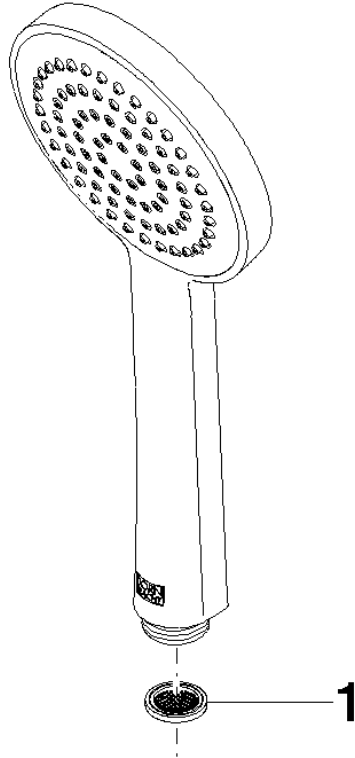

Hand shower - Brushed Champagne (22kt Gold)

IMO

28 015 979

- COMPACT RAIN, max. flow rate 15 l/min (at 3 bar)
- with anti-scale system
- spray head Ø 100mm
- 1/2" connection
- WRAS 2009011

Intrinsic protection against back flow.

Hand shower - Brushed Champagne (22kt Gold)

IMO

28 015 979

28 015 979

mm [inches]

Flow rate chart

Codes & Standards

DIN 4109

EN 1112

ISO 3822

Ü-Zeichen

Hand shower - Brushed Champagne (22kt Gold)

IMO

28 015 979

Certificates

DVGW_DW-
6517DN0

LGA_29

28 015 979

Product version from 4/1/2024

Parts for other
finishes can be found
here: [Chrome](#)

Hand shower - Brushed Champagne (22kt Gold)

IMO

28 015 979

Spare parts list