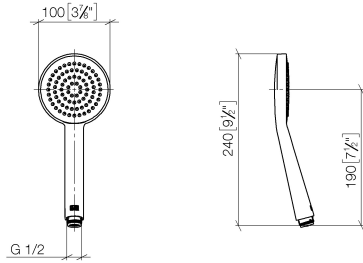

Hand shower - Brushed Chrome

IMO

28 015 979

- COMPACT RAIN, max. flow rate 15 l/min (at 3 bar)
- with anti-scale system
- spray head Ø 100mm
- 1/2" connection
- WRAS 2009011

Intrinsic protection against back flow.

Fits: IMO, LULU, MADISON, MEM, TARA, CL.1, LISSÉ, VAIA, META, CYO

	Brushed Chrome	28 015 979-93
	Chrome	28 015 979-00
	Chrome	28 015 979-00 0010
	Brushed Platinum	28 015 979-06
	Brushed Platinum	28 015 979-06 0010
	Platinum	28 015 979-08
	Platinum	28 015 979-08 0010
	Dark Chrome	28 015 979-19
	Dark Chrome	28 015 979-19 0010
	Light Gold	28 015 979-26
	Light Gold	28 015 979-26 0010
	Brushed Light Gold	28 015 979-27 0010
	Brushed Light Gold	28 015 979-27
	Brushed Durabronze (23kt Gold)	28 015 979-28
	Brushed Durabronze (23kt Gold)	28 015 979-28 0010
	Matte Black	28 015 979-33
	Matte Black	28 015 979-33 0010
	Brushed Bronze	28 015 979-42 0010
	Brushed Bronze	28 015 979-42
	Brushed Champagne (22kt Gold)	28 015 979-46
	Brushed Champagne (22kt Gold)	28 015 979-46 0010
	Champagne (22kt Gold)	28 015 979-47
	Champagne (22kt Gold)	28 015 979-47 0010
	Brushed Chrome	28 015 979-93 0010
	Brushed Dark Platinum	28 015 979-99
	Brushed Dark Platinum	28 015 979-99 0010

Hand shower - Brushed Chrome

IMO

28 015 979

28 015 979

mm [inches]

Flow rate chart

Codes & Standards

DIN 4109