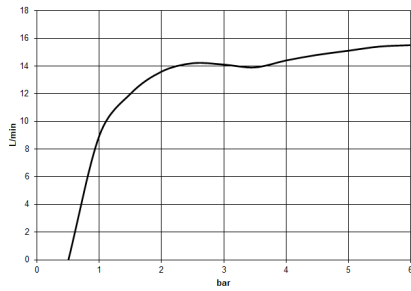

Hand shower - Brushed Chrome

IMO

28 015 979

- COMPACT RAIN, max. flow rate 15 l/min (at 3 bar)
- with anti-scale system
- spray head Ø 100mm
- 1/2" connection
- WRAS 2009011

Intrinsic protection against back flow.

Hand shower - Brushed Chrome

IMO

28 015 979

28 015 979

mm [inches]

Flow rate chart

Codes & Standards

DIN 4109