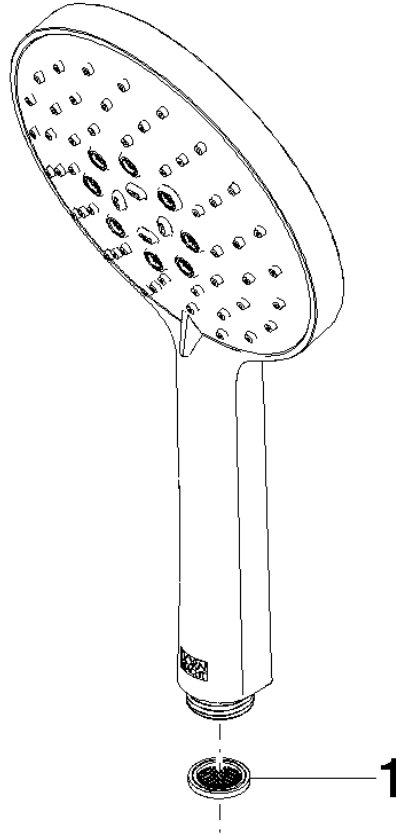

**Hand shower - Platinum**

IMO

28 016 979

- Three or five settings: COMPACT RAIN, COMPACT SOFT FLOW, COMPACT AQUAPRESSURE FLOW, max. flow rate 15 l/min (at 3 bar)
- with anti-scale system
- spray head Ø 130 mm
- 1/2" connection
- WRAS 2009011

## Hand shower - Platinum

---

IMO

28 016 979

28 016 979

mm [inches]

Flow rate chart

Codes & Standards

## Hand shower - Platinum

IMO

28 016 979

### Spare parts list