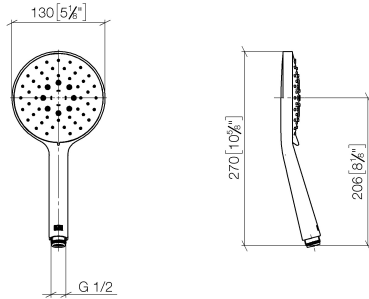

**Hand shower - Platinum**

IMO

28 016 979

- Three or five settings: COMPACT RAIN, COMPACT SOFT FLOW, COMPACT AQUAPRESSURE FLOW, max. flow rate 15 l/min (at 3 bar)
- with anti-scale system
- spray head Ø 130 mm
- 1/2" connection
- WRAS 2009011

Intrinsic protection against back flow.

Fits: IMO, LULU, MADISON, MEM, TARA, CL.1, LISSÉ, VAIA, META, CYO

	Platinum	28 016 979-08
	Chrome	28 016 979-00 0010
	Chrome	28 016 979-00
	Brushed Platinum	28 016 979-06 0010
	Brushed Platinum	28 016 979-06
	Platinum	28 016 979-08 0010
	Dark Chrome	28 016 979-19
	Dark Chrome	28 016 979-19 0010
	Light Gold	28 016 979-26
	Light Gold	28 016 979-26 0010
	Brushed Light Gold	28 016 979-27
	Brushed Light Gold	28 016 979-27 0010
	Brushed Durabronze (23kt Gold)	28 016 979-28
	Brushed Durabronze (23kt Gold)	28 016 979-28 0010
	Matte Black	28 016 979-33
	Matte Black	28 016 979-33 0010
	Brushed Bronze	28 016 979-42 0010
	Brushed Bronze	28 016 979-42
	Brushed Champagne (22kt Gold)	28 016 979-46 0010
	Brushed Champagne (22kt Gold)	28 016 979-46
	Champagne (22kt Gold)	28 016 979-47
	Champagne (22kt Gold)	28 016 979-47 0010
	Brushed Chrome	28 016 979-93
	Brushed Chrome	28 016 979-93 0010
	Brushed Dark Platinum	28 016 979-99
	Brushed Dark Platinum	28 016 979-99 0010

## Hand shower - Platinum

---

IMO

28 016 979

28 016 979

mm [inches]

Flow rate chart

Codes & Standards