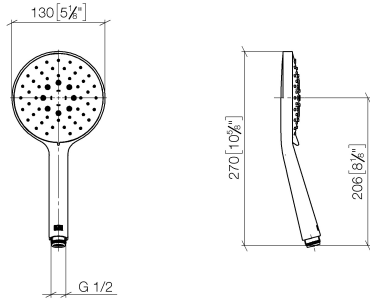

Hand shower - Dark Chrome

IMO

28 016 979

- Three or five settings: COMPACT RAIN, COMPACT SOFT FLOW, COMPACT AQUAPRESSURE FLOW, max. flow rate 15 l/min (at 3 bar)
- with anti-scale system
- spray head Ø 130 mm
- 1/2" connection
- WRAS 2009011

Intrinsic protection against back flow.

Fits: IMO, LULU, MADISON, MEM, TARA, CL.1, LISSÉ, VAIA, META, CYO

| | | |
|--|-------------------------------|--------------------|
|  | Dark Chrome | 28 016 979-19 |
|  | Chrome | 28 016 979-00 0010 |
|  | Chrome | 28 016 979-00 |
|  | Brushed Platinum | 28 016 979-06 0010 |
|  | Brushed Platinum | 28 016 979-06 |
|  | Platinum | 28 016 979-08 |
|  | Platinum | 28 016 979-08 0010 |
|  | Dark Chrome | 28 016 979-19 0010 |
|  | Light Gold | 28 016 979-26 |
|  | Light Gold | 28 016 979-26 0010 |
|  | Brushed Light Gold | 28 016 979-27 |
|  | Brushed Light Gold | 28 016 979-27 0010 |
|  | Brushed Durabress (23kt Gold) | 28 016 979-28 |
|  | Brushed Durabress (23kt Gold) | 28 016 979-28 0010 |
|  | Matte Black | 28 016 979-33 |
|  | Matte Black | 28 016 979-33 0010 |
|  | Brushed Bronze | 28 016 979-42 0010 |
|  | Brushed Bronze | 28 016 979-42 |
|  | Brushed Champagne (22kt Gold) | 28 016 979-46 0010 |
|  | Brushed Champagne (22kt Gold) | 28 016 979-46 |
|  | Champagne (22kt Gold) | 28 016 979-47 |
|  | Champagne (22kt Gold) | 28 016 979-47 0010 |
|  | Brushed Chrome | 28 016 979-93 |
|  | Brushed Chrome | 28 016 979-93 0010 |
|  | Brushed Dark Platinum | 28 016 979-99 |
|  | Brushed Dark Platinum | 28 016 979-99 0010 |

Hand shower - Dark Chrome

IMO

28 016 979

28 016 979

mm [inches]

Flow rate chart

Codes & Standards

DIN 4109