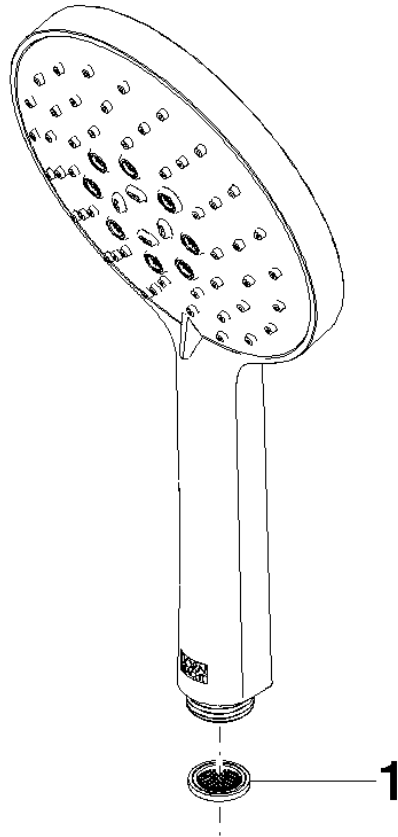

Hand shower - Dark Chrome

IMO

28 016 979

- Three or five settings: COMPACT RAIN, COMPACT SOFT FLOW, COMPACT AQUAPRESSURE FLOW, max. flow rate 15 l/min (at 3 bar)
- with anti-scale system
- spray head Ø 130 mm
- 1/2" connection
- WRAS 2009011

Hand shower - Dark Chrome

IMO

28 016 979

28 016 979

mm [inches]

Flow rate chart

Codes & Standards

DIN 4109

EN 1112

ISO 3822

Ü-Zeichen

Hand shower - Dark Chrome

IMO

28 016 979

Certificates

LGA_29

DVGW_DW-
6517DN0

28 016 979

Parts for other
finishes can be found
here: [Chrome](#)

Hand shower - Dark Chrome

IMO

28 016 979

Spare parts list