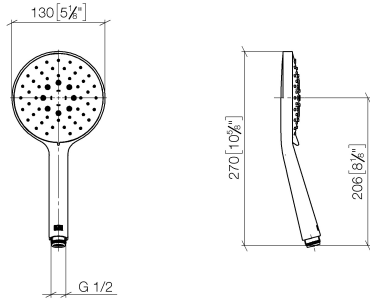

Hand shower - Brushed Light Gold

IMO

28 016 979

- Three or five settings: COMPACT RAIN, COMPACT SOFT FLOW, COMPACT AQUAPRESSURE FLOW, max. flow rate 15 l/min (at 3 bar)
- with anti-scale system
- spray head Ø 130 mm
- 1/2" connection
- WRAS 2009011

Intrinsic protection against back flow.

Fits: IMO, LULU, MADISON, MEM, TARA, CL.1, LISSÉ, VAIA, META, CYO

	Brushed Light Gold	28 016 979-27
	Chrome	28 016 979-00 0010
	Chrome	28 016 979-00
	Brushed Platinum	28 016 979-06 0010
	Brushed Platinum	28 016 979-06
	Platinum	28 016 979-08
	Platinum	28 016 979-08 0010
	Dark Chrome	28 016 979-19
	Dark Chrome	28 016 979-19 0010
	Light Gold	28 016 979-26
	Light Gold	28 016 979-26 0010
	Brushed Light Gold	28 016 979-27 0010
	Brushed Durabronze (23kt Gold)	28 016 979-28
	Brushed Durabronze (23kt Gold)	28 016 979-28 0010
	Matte Black	28 016 979-33
	Matte Black	28 016 979-33 0010
	Brushed Bronze	28 016 979-42 0010
	Brushed Bronze	28 016 979-42
	Brushed Champagne (22kt Gold)	28 016 979-46 0010
	Brushed Champagne (22kt Gold)	28 016 979-46
	Champagne (22kt Gold)	28 016 979-47
	Champagne (22kt Gold)	28 016 979-47 0010
	Brushed Chrome	28 016 979-93
	Brushed Chrome	28 016 979-93 0010
	Brushed Dark Platinum	28 016 979-99
	Brushed Dark Platinum	28 016 979-99 0010

Hand shower - Brushed Light Gold

IMO

28 016 979

28 016 979

mm [inches]

Flow rate chart

Codes & Standards

DIN 4109