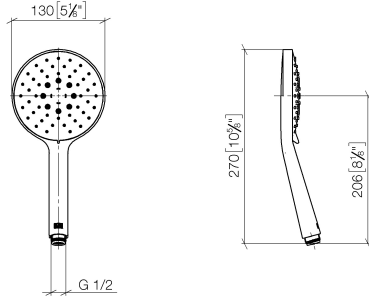

Hand shower - Brushed Durabronze (23kt Gold)

IMO

28 016 979

- Three or five settings: COMPACT RAIN, COMPACT SOFT FLOW, COMPACT AQUAPRESSURE FLOW, max. flow rate 15 l/min (at 3 bar)
- with anti-scale system
- spray head Ø 130 mm
- 1/2" connection
- WRAS 2009011

Intrinsic protection against back flow.

Fits: IMO, LULU, MADISON, MEM, TARA, CL.1, LISSÉ, VAIA, META, CYO

	Brushed Durabronze (23kt Gold)	28 016 979-28
	Chrome	28 016 979-00 0010
	Chrome	28 016 979-00
	Brushed Platinum	28 016 979-06 0010
	Brushed Platinum	28 016 979-06
	Platinum	28 016 979-08
	Platinum	28 016 979-08 0010
	Dark Chrome	28 016 979-19
	Dark Chrome	28 016 979-19 0010
	Light Gold	28 016 979-26
	Light Gold	28 016 979-26 0010
	Brushed Light Gold	28 016 979-27
	Brushed Light Gold	28 016 979-27 0010
	Brushed Durabronze (23kt Gold)	28 016 979-28 0010
	Matte Black	28 016 979-33
	Matte Black	28 016 979-33 0010
	Brushed Bronze	28 016 979-42 0010
	Brushed Bronze	28 016 979-42
	Brushed Champagne (22kt Gold)	28 016 979-46 0010
	Brushed Champagne (22kt Gold)	28 016 979-46
	Champagne (22kt Gold)	28 016 979-47
	Champagne (22kt Gold)	28 016 979-47 0010
	Brushed Chrome	28 016 979-93
	Brushed Chrome	28 016 979-93 0010
	Brushed Dark Platinum	28 016 979-99
	Brushed Dark Platinum	28 016 979-99 0010

Hand shower - Brushed Durabronz (23kt Gold)

IMO

28 016 979

28 016 979

mm [inches]

Flow rate chart

Codes & Standards

DIN 4109