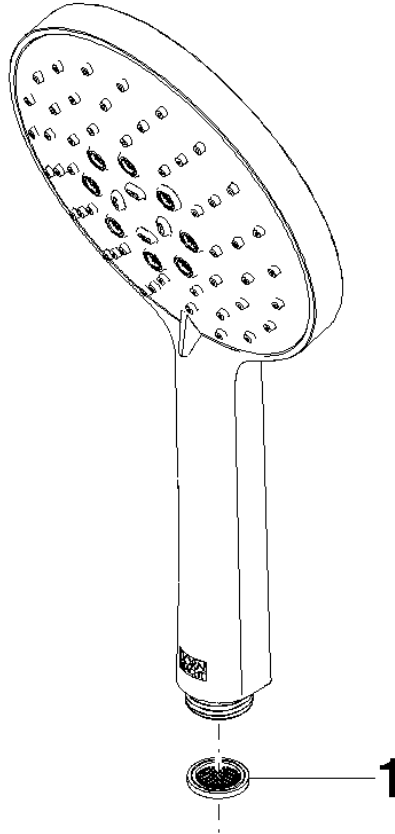

Hand shower - Brushed Durabronze (23kt Gold)

IMO

28 016 979

- Three or five settings: COMPACT RAIN, COMPACT SOFT FLOW, COMPACT AQUAPRESSURE FLOW, max. flow rate 15 l/min (at 3 bar)
- with anti-scale system
- spray head Ø 130 mm
- 1/2" connection
- WRAS 2009011

Hand shower - Brushed Durabronz (23kt Gold)

IMO

28 016 979

28 016 979

mm [inches]

Flow rate chart

Codes & Standards

DIN 4109

Certificates

WRAS_2009

LGA_29

DVGW_DW-
6517DN0

28 016 979

Product version from 4/1/2024

Parts for other
finishes can be found
here: [Chrome](#)

Hand shower - Brushed Durabrass (23kt Gold)