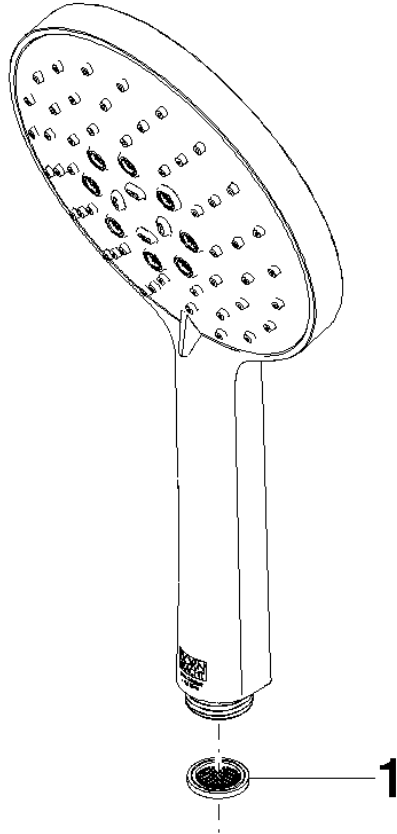

Hand shower FlowReduce - Brushed Bronze

IMO

28 016 979

- Three or five settings: COMPACT RAIN, COMPACT SOFT FLOW, COMPACT AQUAPRESSURE FLOW, max. flow rate 6.8 l/min (at 3 bar)
- with anti-scale system
- spray head Ø 130 mm
- 1/2" connection
- This product can help a building meet the requirements of Green Building Rating Systems, e.g. LEED®, BREEAM®, DGNB

Hand shower FlowReduce - Brushed Bronze

IMO

28 016 979

28 016 979

mm [inches]

Flow rate chart

Codes & Standards

DIN 4109

ISO 3822

Ü-Zeichen

Hand shower FlowReduce - Brushed Bronze

IMO

28 016 979

Certificates

LGA_29

28 016 979

Product version from 4/1/2024

Parts for other
finishes can be found
here: [Chrome](#)

Hand shower FlowReduce - Brushed Bronze

IMO

28 016 979

Spare parts list

Product version from 4/1/2024

No.	Item Number	Name	Quantity used	Delivery time
	09 23 01 039 90	sieve	1	2