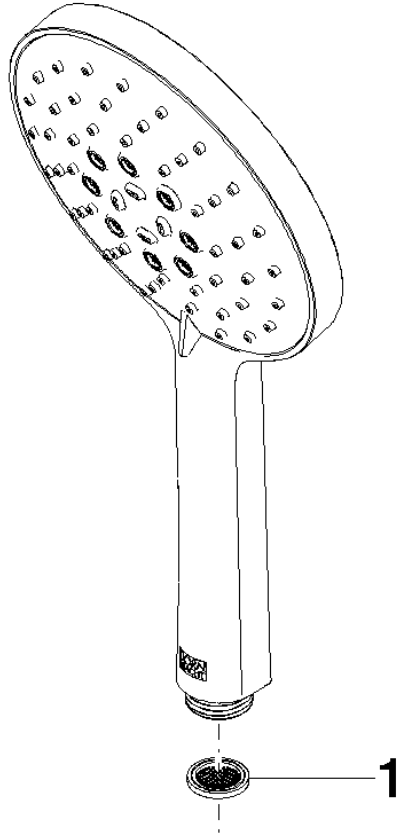

Hand shower - Brushed Champagne (22kt Gold)

IMO

28 016 979

- Three or five settings: COMPACT RAIN, COMPACT SOFT FLOW, COMPACT AQUAPRESSURE FLOW, max. flow rate 15 l/min (at 3 bar)
- with anti-scale system
- spray head Ø 130 mm
- 1/2" connection
- WRAS 2009011

Hand shower - Brushed Champagne (22kt Gold)

IMO

28 016 979

28 016 979

mm [inches]

Flow rate chart

Codes & Standards

DIN 4109

DVGW_DW-
6517DN0

28 016 979

Product version from 4/1/2024

Parts for other
finishes can be found
here: [Chrome](#)

Hand shower - Brushed Champagne (22kt Gold)

IMO

28 016 979

Spare parts list