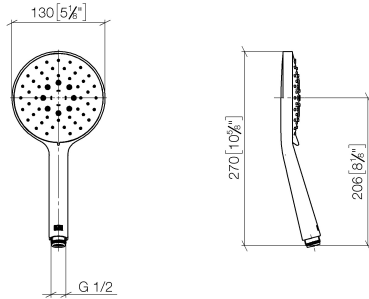

Hand shower - Brushed Champagne (22kt Gold)

IMO

28 016 979

- Three or five settings: COMPACT RAIN, COMPACT SOFT FLOW, COMPACT AQUAPRESSURE FLOW, max. flow rate 15 l/min (at 3 bar)
- with anti-scale system
- spray head Ø 130 mm
- 1/2" connection
- WRAS 2009011

Intrinsic protection against back flow.

Fits: IMO, LULU, MADISON, MEM, TARA, CL.1, LISSÉ, VAIA, META, CYO

	Brushed Champagne (22kt Gold)	28 016 979-46
	Chrome	28 016 979-00 0010
	Chrome	28 016 979-00
	Brushed Platinum	28 016 979-06 0010
	Brushed Platinum	28 016 979-06
	Platinum	28 016 979-08
	Platinum	28 016 979-08 0010
	Dark Chrome	28 016 979-19
	Dark Chrome	28 016 979-19 0010
	Light Gold	28 016 979-26
	Light Gold	28 016 979-26 0010
	Brushed Light Gold	28 016 979-27
	Brushed Light Gold	28 016 979-27 0010
	Brushed Durabronze (23kt Gold)	28 016 979-28
	Brushed Durabronze (23kt Gold)	28 016 979-28 0010
	Matte Black	28 016 979-33
	Matte Black	28 016 979-33 0010
	Brushed Bronze	28 016 979-42 0010
	Brushed Bronze	28 016 979-42
	Brushed Champagne (22kt Gold)	28 016 979-46 0010
	Champagne (22kt Gold)	28 016 979-47
	Champagne (22kt Gold)	28 016 979-47 0010
	Brushed Chrome	28 016 979-93
	Brushed Chrome	28 016 979-93 0010
	Brushed Dark Platinum	28 016 979-99
	Brushed Dark Platinum	28 016 979-99 0010

Hand shower - Brushed Champagne (22kt Gold)

IMO

28 016 979

28 016 979

mm [inches]

Flow rate chart

Codes & Standards

DIN 4109