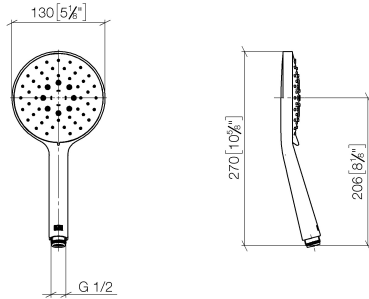

Hand shower - Brushed Chrome

IMO

28 016 979

- Three or five settings: COMPACT RAIN, COMPACT SOFT FLOW, COMPACT AQUAPRESSURE FLOW, max. flow rate 15 l/min (at 3 bar)
- with anti-scale system
- spray head Ø 130 mm
- 1/2" connection
- WRAS 2009011

Intrinsic protection against back flow.

Fits: IMO, LULU, MADISON, MEM, TARA, CL.1, LISSÉ, VAIA, META, CYO

	Brushed Chrome	28 016 979-93
	Chrome	28 016 979-00 0010
	Chrome	28 016 979-00
	Brushed Platinum	28 016 979-06 0010
	Brushed Platinum	28 016 979-06
	Platinum	28 016 979-08
	Platinum	28 016 979-08 0010
	Dark Chrome	28 016 979-19
	Dark Chrome	28 016 979-19 0010
	Light Gold	28 016 979-26
	Light Gold	28 016 979-26 0010
	Brushed Light Gold	28 016 979-27
	Brushed Light Gold	28 016 979-27 0010
	Brushed Durabrass (23kt Gold)	28 016 979-28
	Brushed Durabrass (23kt Gold)	28 016 979-28 0010
	Matte Black	28 016 979-33
	Matte Black	28 016 979-33 0010
	Brushed Bronze	28 016 979-42 0010
	Brushed Bronze	28 016 979-42
	Brushed Champagne (22kt Gold)	28 016 979-46 0010
	Brushed Champagne (22kt Gold)	28 016 979-46
	Champagne (22kt Gold)	28 016 979-47
	Champagne (22kt Gold)	28 016 979-47 0010
	Brushed Chrome	28 016 979-93 0010
	Brushed Dark Platinum	28 016 979-99
	Brushed Dark Platinum	28 016 979-99 0010

Hand shower - Brushed Chrome

IMO

28 016 979

28 016 979

mm [inches]

Flow rate chart

Codes & Standards

DIN 4109