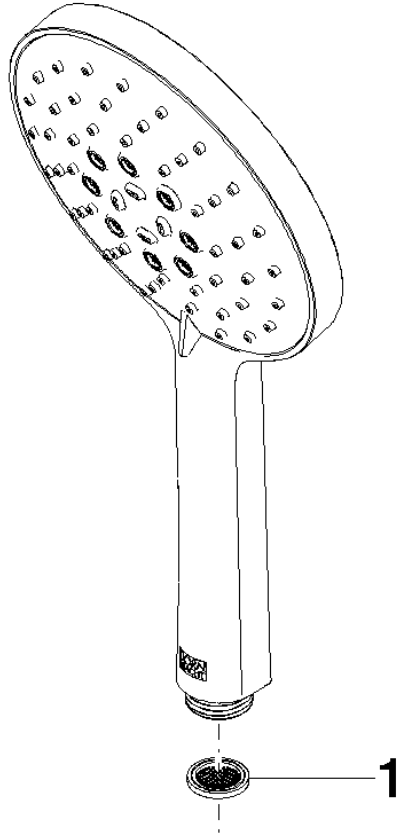

Hand shower - Brushed Chrome

IMO

28 016 979

- Three or five settings: COMPACT RAIN, COMPACT SOFT FLOW, COMPACT AQUAPRESSURE FLOW, max. flow rate 15 l/min (at 3 bar)
- with anti-scale system
- spray head Ø 130 mm
- 1/2" connection
- WRAS 2009011

Hand shower - Brushed Chrome

IMO

28 016 979

28 016 979

mm [inches]

Flow rate chart

Codes & Standards

DIN 4109

EN 1112

ISO 3822

Scottish Water
Byelaws

UK Water Supply
Regulations

Ü-Zeichen

Hand shower - Brushed Chrome

IMO

28 016 979

Certificates

WRAS_2009

LGA_29

DVGW_DW-
6517DN0

28 016 979

Product version from 4/1/2024

Parts for other
finishes can be found
here: [Chrome](#)

Hand shower - Brushed Chrome