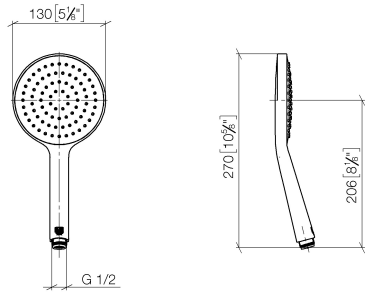

Hand shower FlowReduce - Chrome

IMO

28 017 979

- COMPACT RAIN, max. flow rate 6.8 l/min (at 3 bar)
- with anti-scale system
- spray head Ø 130 mm
- 1/2" connection
- This product can help a building meet the requirements of Green Building Rating Systems, e.g. LEED®, BREEAM®, DGNB

Intrinsic protection against back flow.

Fits: IMO, LULU, MADISON, MEM, TARA, CL.1, LISSÉ, VAIA, META, CYO

	Chrome	28 017 979-00 0010
	Chrome	28 017 979-00
	Brushed Platinum	28 017 979-06 0010
	Brushed Platinum	28 017 979-06
	Platinum	28 017 979-08 0010
	Platinum	28 017 979-08
	Dark Chrome	28 017 979-19
	Dark Chrome	28 017 979-19 0010
	Light Gold	28 017 979-26 0010
	Light Gold	28 017 979-26
	Brushed Light Gold	28 017 979-27 0010
	Brushed Light Gold	28 017 979-27
	Brushed Durabronze (23kt Gold)	28 017 979-28
	Brushed Durabronze (23kt Gold)	28 017 979-28 0010
	Matte Black	28 017 979-33
	Matte Black	28 017 979-33 0010
	Brushed Bronze	28 017 979-42 0010
	Brushed Bronze	28 017 979-42
	Brushed Champagne (22kt Gold)	28 017 979-46 0010
	Brushed Champagne (22kt Gold)	28 017 979-46
	Champagne (22kt Gold)	28 017 979-47
	Champagne (22kt Gold)	28 017 979-47 0010
	Brushed Chrome	28 017 979-93
	Brushed Chrome	28 017 979-93 0010
	Brushed Dark Platinum	28 017 979-99
	Brushed Dark Platinum	28 017 979-99 0010

Hand shower FlowReduce - Chrome

IMO

28 017 979

28 017 979

mm [inches]

Flow rate chart

Codes & Standards

ASME A112.18.1