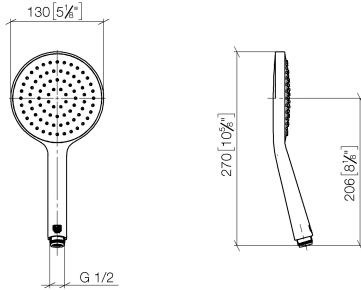

Hand shower FlowReduce - Brushed Platinum

IMO

28 017 979

- COMPACT RAIN, max. flow rate 6.8 l/min (at 3 bar)
- with anti-scale system
- spray head Ø 130 mm
- 1/2" connection
- This product can help a building meet the requirements of Green Building Rating Systems, e.g. LEED®, BREEAM®, DGNB

Intrinsic protection against back flow.

Fits: IMO, LULU, MADISON, MEM, TARA, CL.1, LISSÉ, VAIA, META, CYO

	Brushed Platinum	28 017 979-06 0010
	Chrome	28 017 979-00 0010
	Chrome	28 017 979-00
	Brushed Platinum	28 017 979-06
	Platinum	28 017 979-08 0010
	Platinum	28 017 979-08
	Dark Chrome	28 017 979-19
	Dark Chrome	28 017 979-19 0010
	Light Gold	28 017 979-26 0010
	Light Gold	28 017 979-26
	Brushed Light Gold	28 017 979-27 0010
	Brushed Light Gold	28 017 979-27
	Brushed Durabross (23kt Gold)	28 017 979-28
	Brushed Durabross (23kt Gold)	28 017 979-28 0010
	Matte Black	28 017 979-33
	Matte Black	28 017 979-33 0010
	Brushed Bronze	28 017 979-42 0010
	Brushed Bronze	28 017 979-42
	Brushed Champagne (22kt Gold)	28 017 979-46 0010
	Brushed Champagne (22kt Gold)	28 017 979-46
	Champagne (22kt Gold)	28 017 979-47
	Champagne (22kt Gold)	28 017 979-47 0010
	Brushed Chrome	28 017 979-93
	Brushed Chrome	28 017 979-93 0010
	Brushed Dark Platinum	28 017 979-99
	Brushed Dark Platinum	28 017 979-99 0010

Hand shower FlowReduce - Brushed Platinum

IMO

28 017 979

28 017 979

mm [inches]

Flow rate chart

Codes & Standards

ASME A112.18.1