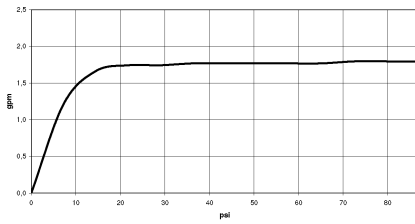

Hand shower FlowReduce - Brushed Platinum

IMO

28 017 979

- COMPACT RAIN, max. flow rate 6.8 l/min (at 3 bar)
- with anti-scale system
- spray head Ø 130 mm
- 1/2" connection
- This product can help a building meet the requirements of Green Building Rating Systems, e.g. LEED®, BREEAM®, DGNB

Hand shower FlowReduce - Brushed Platinum

IMO

28 017 979

28 017 979

mm [inches]

Flow rate chart

Codes & Standards

ASME A112.18.1