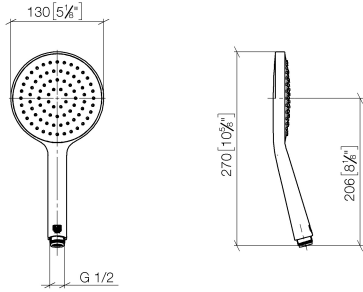

# Hand shower FlowReduce - Dark Chrome

IMO

28 017 979

- COMPACT RAIN, max. flow rate 6.8 l/min (at 3 bar)
- with anti-scale system
- spray head Ø 130 mm
- 1/2" connection
- This product can help a building meet the requirements of Green Building Rating Systems, e.g. LEED®, BREEAM®, DGNB

Intrinsic protection against back flow.

Fits: IMO, LULU, MADISON, MEM, TARA, CL.1, LISSÉ, VAIA, META, CYO

	Dark Chrome	28 017 979-19 0010
	Chrome	28 017 979-00 0010
	Chrome	28 017 979-00
	Brushed Platinum	28 017 979-06 0010
	Brushed Platinum	28 017 979-06
	Platinum	28 017 979-08 0010
	Platinum	28 017 979-08
	Dark Chrome	28 017 979-19
	Light Gold	28 017 979-26 0010
	Light Gold	28 017 979-26
	Brushed Light Gold	28 017 979-27 0010
	Brushed Light Gold	28 017 979-27
	Brushed Durabronze (23kt Gold)	28 017 979-28
	Brushed Durabronze (23kt Gold)	28 017 979-28 0010
	Matte Black	28 017 979-33
	Matte Black	28 017 979-33 0010
	Brushed Bronze	28 017 979-42 0010
	Brushed Bronze	28 017 979-42
	Brushed Champagne (22kt Gold)	28 017 979-46 0010
	Brushed Champagne (22kt Gold)	28 017 979-46
	Champagne (22kt Gold)	28 017 979-47
	Champagne (22kt Gold)	28 017 979-47 0010
	Brushed Chrome	28 017 979-93
	Brushed Chrome	28 017 979-93 0010
	Brushed Dark Platinum	28 017 979-99
	Brushed Dark Platinum	28 017 979-99 0010

## Hand shower FlowReduce - Dark Chrome

---

IMO

28 017 979

28 017 979

mm [inches]

**Flow rate chart**

**Codes & Standards**