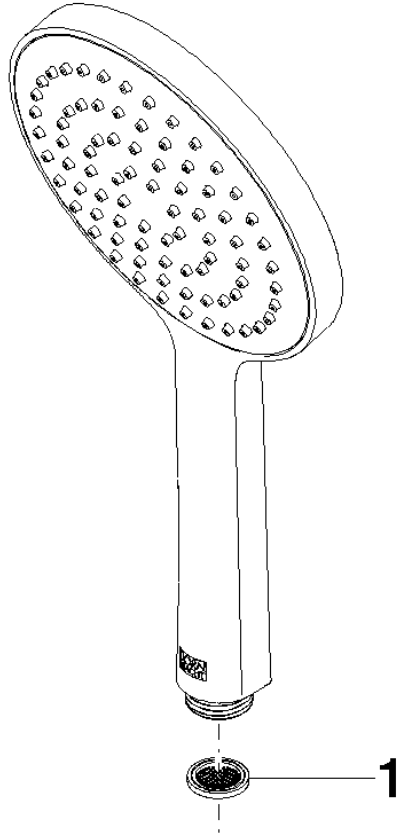

**Hand shower - Brushed Durabronz (23kt Gold)**

28 017 979

- COMPACT RAIN, max. flow rate 15 l/min (at 3 bar)
- with anti-scale system
- spray head Ø 130 mm
- 1/2" connection
- WRAS 2009011

Intrinsic protection against back flow.

## Hand shower - Brushed Durabronz (23kt Gold)

---

IMO

28 017 979

28 017 979

mm [inches]

Flow rate chart

Codes & Standards

## Hand shower - Brushed Durabross (23kt Gold)

---

IMO

28 017 979

# Hand shower - Brushed Durabross (23kt Gold)

IMO

28 017 979