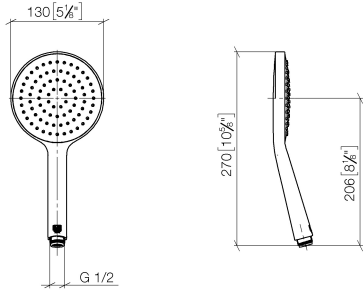

**Hand shower FlowReduce - Matte Black**

IMO

28 017 979

- COMPACT RAIN, max. flow rate 6.8 l/min (at 3 bar)
- with anti-scale system
- spray head Ø 130 mm
- 1/2" connection
- This product can help a building meet the requirements of Green Building Rating Systems, e.g. LEED®, BREEAM®, DGNB

Intrinsic protection against back flow.

Fits: IMO, LULU, MADISON, MEM, TARA, CL.1, LISSÉ, VAIA, META, CYO

	Matte Black	28 017 979-33 0010
	Chrome	28 017 979-00 0010
	Chrome	28 017 979-00
	Brushed Platinum	28 017 979-06 0010
	Brushed Platinum	28 017 979-06
	Platinum	28 017 979-08 0010
	Platinum	28 017 979-08
	Dark Chrome	28 017 979-19
	Dark Chrome	28 017 979-19 0010
	Light Gold	28 017 979-26 0010
	Light Gold	28 017 979-26
	Brushed Light Gold	28 017 979-27 0010
	Brushed Light Gold	28 017 979-27
	Brushed Durabronze (23kt Gold)	28 017 979-28
	Brushed Durabronze (23kt Gold)	28 017 979-28 0010
	Matte Black	28 017 979-33
	Brushed Bronze	28 017 979-42 0010
	Brushed Bronze	28 017 979-42
	Brushed Champagne (22kt Gold)	28 017 979-46 0010
	Brushed Champagne (22kt Gold)	28 017 979-46
	Champagne (22kt Gold)	28 017 979-47
	Champagne (22kt Gold)	28 017 979-47 0010
	Brushed Chrome	28 017 979-93
	Brushed Chrome	28 017 979-93 0010
	Brushed Dark Platinum	28 017 979-99
	Brushed Dark Platinum	28 017 979-99 0010

## Hand shower FlowReduce - Matte Black

---

IMO

28 017 979

28 017 979

mm [inches]

**Flow rate chart**

**Codes & Standards**