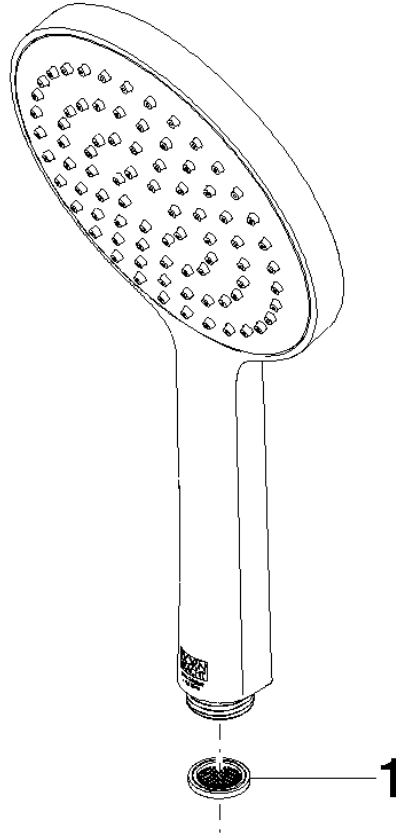

**Hand shower FlowReduce - Matte Black**

IMO

28 017 979

- COMPACT RAIN, max. flow rate 6.8 l/min (at 3 bar)
- with anti-scale system
- spray head Ø 130 mm
- 1/2" connection
- This product can help a building meet the requirements of Green Building Rating Systems, e.g. LEED®, BREEAM®, DGNB

## Hand shower FlowReduce - Matte Black

---

IMO

28 017 979

28 017 979

mm [inches]

**Flow rate chart**

**Codes & Standards**

## Hand shower FlowReduce - Matte Black

---

IMO

28 017 979

# Hand shower FlowReduce - Matte Black

IMO

28 017 979