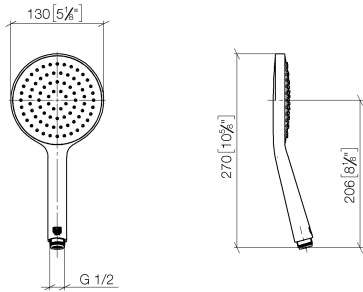

Hand shower FlowReduce - Champagne (22kt Gold)

IMO

28 017 979

- COMPACT RAIN, max. flow rate 6.8 l/min (at 3 bar)
- with anti-scale system
- spray head Ø 130 mm
- 1/2" connection
- This product can help a building meet the requirements of Green Building Rating Systems, e.g. LEED®, BREEAM®, DGNB

Intrinsic protection against back flow.

Fits: IMO, LULU, MADISON, MEM, TARA, CL.1, LISSÉ, VAIA, META, CYO

| | | |
|--|--------------------------------|--------------------|
|  | Champagne (22kt Gold) | 28 017 979-47 0010 |
|  | Chrome | 28 017 979-00 0010 |
|  | Chrome | 28 017 979-00 |
|  | Brushed Platinum | 28 017 979-06 0010 |
|  | Brushed Platinum | 28 017 979-06 |
|  | Platinum | 28 017 979-08 0010 |
|  | Platinum | 28 017 979-08 |
|  | Dark Chrome | 28 017 979-19 |
|  | Dark Chrome | 28 017 979-19 0010 |
|  | Light Gold | 28 017 979-26 0010 |
|  | Light Gold | 28 017 979-26 |
|  | Brushed Light Gold | 28 017 979-27 0010 |
|  | Brushed Light Gold | 28 017 979-27 |
|  | Brushed Durabronze (23kt Gold) | 28 017 979-28 |
|  | Brushed Durabronze (23kt Gold) | 28 017 979-28 0010 |
|  | Matte Black | 28 017 979-33 |
|  | Matte Black | 28 017 979-33 0010 |
|  | Brushed Bronze | 28 017 979-42 0010 |
|  | Brushed Bronze | 28 017 979-42 |
|  | Brushed Champagne (22kt Gold) | 28 017 979-46 0010 |
|  | Brushed Champagne (22kt Gold) | 28 017 979-46 |
|  | Champagne (22kt Gold) | 28 017 979-47 |
|  | Brushed Chrome | 28 017 979-93 |
|  | Brushed Chrome | 28 017 979-93 0010 |
|  | Brushed Dark Platinum | 28 017 979-99 |
|  | Brushed Dark Platinum | 28 017 979-99 0010 |

Hand shower FlowReduce - Champagne (22kt Gold)

IMO

28 017 979

28 017 979

mm [inches]

Flow rate chart

Codes & Standards

DIN 4109