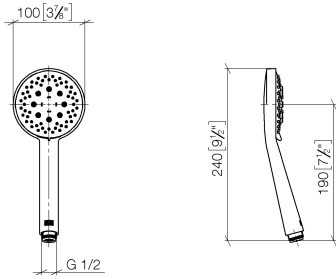

Hand shower - Chrome

IMO

28 018 979

- Three or five settings: COMPACT RAIN, COMPACT SOFT FLOW, COMPACT AQUAPRESSURE FLOW, max. flow rate 15 l/min (at 3 bar)
- with anti-scale system
- spray head Ø 100mm
- 1/2" connection
- WRAS 2210003
- Function from: 7 l/min

Intrinsic protection against back flow.

Fits: IMO, LULU, MADISON, MEM, TARA, CL.1, LISSÉ, VAIA, META, CYO

	Chrome	28 018 979-00
	Chrome	28 018 979-00 0010
	Brushed Platinum	28 018 979-06
	Brushed Platinum	28 018 979-06 0010
	Platinum	28 018 979-08
	Platinum	28 018 979-08 0010
	Dark Chrome	28 018 979-19
	Dark Chrome	28 018 979-19 0010
	Light Gold	28 018 979-26 0010
	Light Gold	28 018 979-26
	Brushed Light Gold	28 018 979-27 0010
	Brushed Light Gold	28 018 979-27
	Brushed Durabross (23kt Gold)	28 018 979-28
	Brushed Durabross (23kt Gold)	28 018 979-28 0010
	Matte Black	28 018 979-33
	Matte Black	28 018 979-33 0010
	Brushed Bronze	28 018 979-42
	Brushed Bronze	28 018 979-42 0010
	Brushed Champagne (22kt Gold)	28 018 979-46
	Brushed Champagne (22kt Gold)	28 018 979-46 0010
	Champagne (22kt Gold)	28 018 979-47
	Champagne (22kt Gold)	28 018 979-47 0010
	Brushed Chrome	28 018 979-93
	Brushed Chrome	28 018 979-93 0010
	Brushed Dark Platinum	28 018 979-99
	Brushed Dark Platinum	28 018 979-99 0010

Hand shower - Chrome

IMO

28 018 979

28 018 979

mm [inches]

Flow rate chart

Codes & Standards

DIN 4109