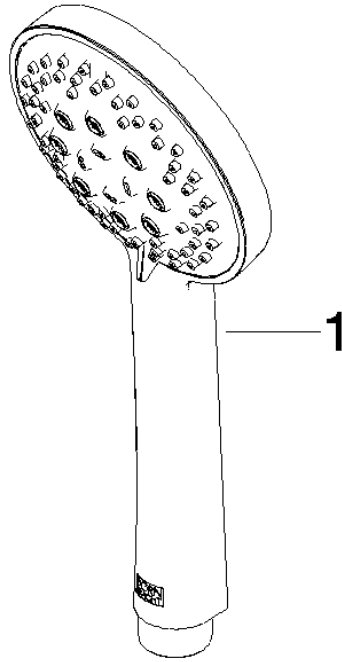

Hand shower - Chrome

IMO

28 018 979

- Three or five settings: COMPACT RAIN, COMPACT SOFT FLOW, COMPACT AQUAPRESSURE FLOW, max. flow rate 15 l/min (at 3 bar)
- with anti-scale system
- spray head Ø 100mm
- 1/2" connection
- WRAS 2210003
- Function from: 7 l/min

Hand shower - Chrome

IMO

28 018 979

28 018 979

mm [inches]

Flow rate chart

Codes & Standards

DIN 4109

Certificates

WRAS_2210

DVGW_DW-
6517DN0

LGA_29

28 018 979

Product version from 4/1/2024

Hand shower - Chrome

IMO

28 018 979

Spare parts list

Product version from 4/1/2024

No.	Item Number	Name	Quantity used	Delivery time
	09 23 01 039 90	sieve	1	2