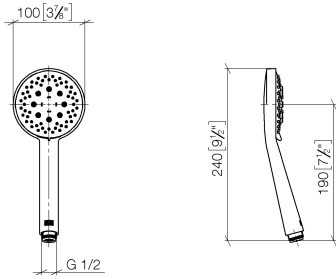

Hand shower - Brushed Platinum

IMO

28 018 979

- Three or five settings: COMPACT RAIN, COMPACT SOFT FLOW, COMPACT AQUAPRESSURE FLOW, max. flow rate 15 l/min (at 3 bar)
- with anti-scale system
- spray head Ø 100mm
- 1/2" connection
- WRAS 2210003
- Function from: 7 l/min

Intrinsic protection against back flow.

Fits: IMO, LULU, MADISON, MEM, TARA, CL.1, LISSÉ, VAIA, META, CYO

	Brushed Platinum	28 018 979-06
	Chrome	28 018 979-00
	Chrome	28 018 979-00 0010
	Brushed Platinum	28 018 979-06 0010
	Platinum	28 018 979-08
	Platinum	28 018 979-08 0010
	Dark Chrome	28 018 979-19
	Dark Chrome	28 018 979-19 0010
	Light Gold	28 018 979-26 0010
	Light Gold	28 018 979-26
	Brushed Light Gold	28 018 979-27 0010
	Brushed Light Gold	28 018 979-27
	Brushed Durabrass (23kt Gold)	28 018 979-28
	Brushed Durabrass (23kt Gold)	28 018 979-28 0010
	Matte Black	28 018 979-33
	Matte Black	28 018 979-33 0010
	Brushed Bronze	28 018 979-42
	Brushed Bronze	28 018 979-42 0010
		28 018 979-43 0010
	Brushed Champagne (22kt Gold)	28 018 979-46
	Brushed Champagne (22kt Gold)	28 018 979-46 0010
	Champagne (22kt Gold)	28 018 979-47
	Champagne (22kt Gold)	28 018 979-47 0010
	Brushed Chrome	28 018 979-93
	Brushed Chrome	28 018 979-93 0010
	Brushed Dark Platinum	28 018 979-99

Hand shower - Brushed Platinum

IMO

28 018 979

28 018 979-99 0010

28 018 979

mm [inches]

Flow rate chart

Codes & Standards