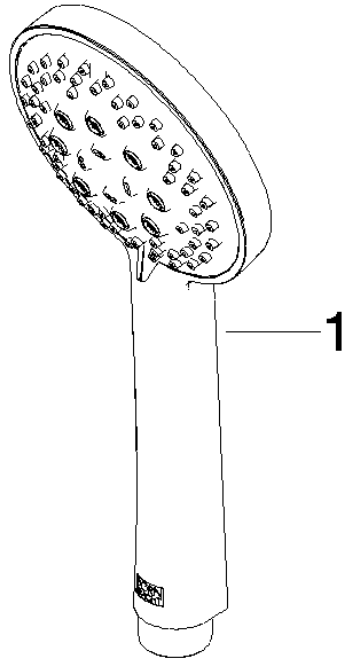

**Hand shower - Platinum**

IMO

28 018 979

- Three or five settings: COMPACT RAIN, COMPACT SOFT FLOW, COMPACT AQUAPRESSURE FLOW, max. flow rate 15 l/min (at 3 bar)
- with anti-scale system
- spray head Ø 100mm
- 1/2" connection
- WRAS 2210003
- Function from: 7 l/min

# Hand shower - Platinum

IMO

28 018 979

28 018 979-99 0010

28 018 979

mm [inches]

Flow rate chart

Codes & Standards

### Certificates

WRAS\_2210

DVGW\_DW-  
6517DN0

LGA\_29

28 018 979

**Product version from 4/1/2024**

Parts for other  
finishes can be found  
here: [Chrome](#)