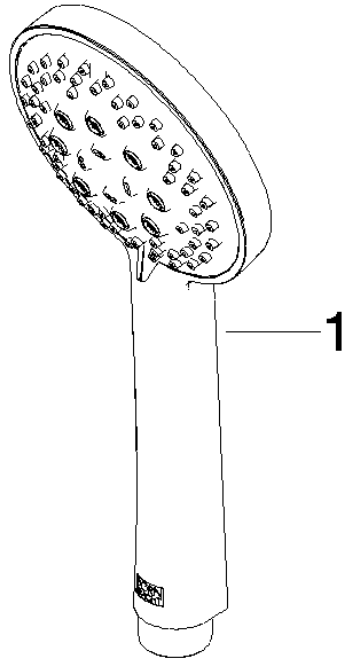

Hand shower - Light Gold

IMO

28 018 979

- Three or five settings: COMPACT RAIN, COMPACT SOFT FLOW, COMPACT AQUAPRESSURE FLOW, max. flow rate 15 l/min (at 3 bar)
- with anti-scale system
- spray head Ø 100mm
- 1/2" connection
- WRAS 2210003
- Function from: 7 l/min

Hand shower - Light Gold

IMO

28 018 979

Brushed Dark
Platinum

28 018 979-99 0010

28 018 979

mm [inches]

Flow rate chart

28 018 979

Certificates

WRAS_2210

LGA_29

28 018 979

Product version from 4/1/2024

Parts for other
finishes can be found
here: [Chrome](#)

Hand shower - Light Gold

IMO

28 018 979

Spare parts list

Product version from 4/1/2024

No.	Item Number	Name	Quantity used	Delivery time
	09 23 01 039 90	sieve	1	2