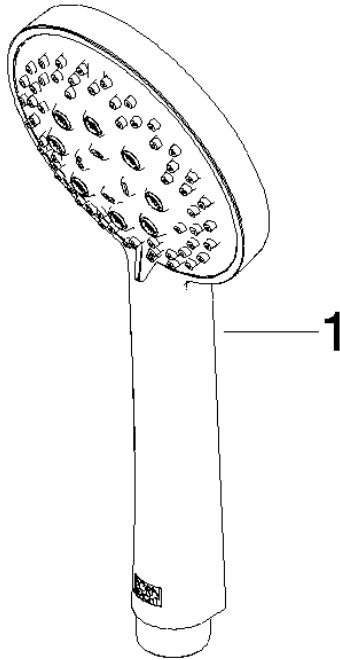

28 018 979

Product version from 4/1/2024

Parts for other
finishes can be found
here: [Chrome](#)