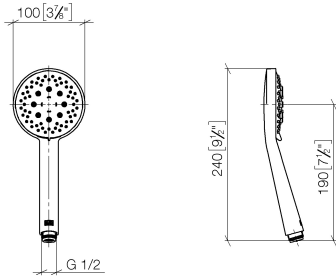

Hand shower - Matte Black

IMO

28 018 979

- Three or five settings: COMPACT RAIN, COMPACT SOFT FLOW, COMPACT AQUAPRESSURE FLOW, max. flow rate 15 l/min (at 3 bar)
- with anti-scale system
- spray head Ø 100mm
- 1/2" connection
- WRAS 2210003
- Function from: 7 l/min

Intrinsic protection against back flow.

Fits: IMO, LULU, MADISON, MEM, TARA, CL.1, LISSÉ, VAIA, META, CYO

	Matte Black	28 018 979-33
	Chrome	28 018 979-00
	Chrome	28 018 979-00 0010
	Brushed Platinum	28 018 979-06
	Brushed Platinum	28 018 979-06 0010
	Platinum	28 018 979-08
	Platinum	28 018 979-08 0010
	Dark Chrome	28 018 979-19
	Dark Chrome	28 018 979-19 0010
	Light Gold	28 018 979-26 0010
	Light Gold	28 018 979-26
	Brushed Light Gold	28 018 979-27 0010
	Brushed Light Gold	28 018 979-27
	Brushed Durabrass (23kt Gold)	28 018 979-28
	Brushed Durabrass (23kt Gold)	28 018 979-28 0010
	Matte Black	28 018 979-33 0010
	Brushed Bronze	28 018 979-42
	Brushed Bronze	28 018 979-42 0010
	Brushed Champagne (22kt Gold)	28 018 979-46
	Brushed Champagne (22kt Gold)	28 018 979-46 0010
	Champagne (22kt Gold)	28 018 979-47
	Champagne (22kt Gold)	28 018 979-47 0010
	Brushed Chrome	28 018 979-93
	Brushed Chrome	28 018 979-93 0010
	Brushed Dark Platinum	28 018 979-99
	Brushed Dark Platinum	28 018 979-99 0010

Hand shower - Matte Black

IMO

28 018 979

28 018 979

mm [inches]

Flow rate chart

Codes & Standards

DIN 4109