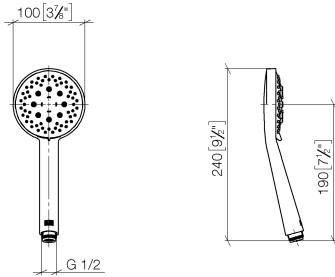

Hand shower - Brushed Bronze

IMO

28 018 979

- Three or five settings: COMPACT RAIN, COMPACT SOFT FLOW, COMPACT AQUAPRESSURE FLOW, max. flow rate 15 l/min (at 3 bar)
- with anti-scale system
- spray head Ø 100mm
- 1/2" connection
- WRAS 2210003
- Function from: 7 l/min

Intrinsic protection against back flow.

Fits: IMO, LULU, MADISON, MEM, TARA, CL.1, LISSÉ, VAIA, META, CYO

	Brushed Bronze	28 018 979-42
	Chrome	28 018 979-00
	Chrome	28 018 979-00 0010
	Brushed Platinum	28 018 979-06
	Brushed Platinum	28 018 979-06 0010
	Platinum	28 018 979-08
	Platinum	28 018 979-08 0010
	Dark Chrome	28 018 979-19
	Dark Chrome	28 018 979-19 0010
	Light Gold	28 018 979-26 0010
	Light Gold	28 018 979-26
	Brushed Light Gold	28 018 979-27 0010
	Brushed Light Gold	28 018 979-27
	Brushed Durabrass (23kt Gold)	28 018 979-28
	Brushed Durabrass (23kt Gold)	28 018 979-28 0010
	Matte Black	28 018 979-33
	Matte Black	28 018 979-33 0010
	Brushed Bronze	28 018 979-42 0010
	Brushed Champagne (22kt Gold)	28 018 979-46
	Brushed Champagne (22kt Gold)	28 018 979-46 0010
	Champagne (22kt Gold)	28 018 979-47
	Champagne (22kt Gold)	28 018 979-47 0010
	Brushed Chrome	28 018 979-93
	Brushed Chrome	28 018 979-93 0010
	Brushed Dark Platinum	28 018 979-99
	Brushed Dark Platinum	28 018 979-99 0010

Hand shower - Brushed Bronze

IMO

28 018 979

28 018 979

mm [inches]

Flow rate chart

Codes & Standards

DIN 4109