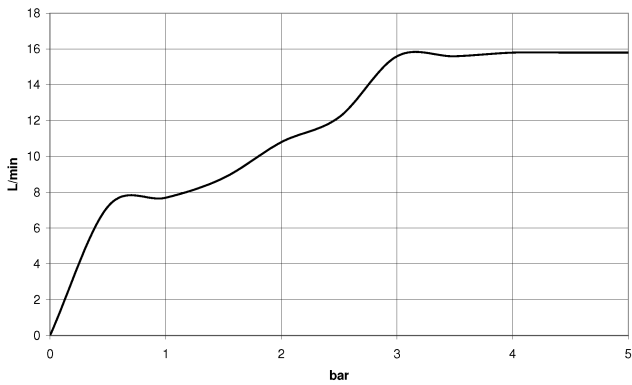

Hand shower - Champagne (22kt Gold)

IMO

28 018 979

- Three or five settings: COMPACT RAIN, COMPACT SOFT FLOW, COMPACT AQUAPRESSURE FLOW, max. flow rate 15 l/min (at 3 bar)
- with anti-scale system
- spray head Ø 100mm
- 1/2" connection
- WRAS 2210003
- Function from: 7 l/min

Hand shower - Champagne (22kt Gold)

IMO

28 018 979

28 018 979

mm [inches]

Flow rate chart

Codes & Standards

DIN 4109