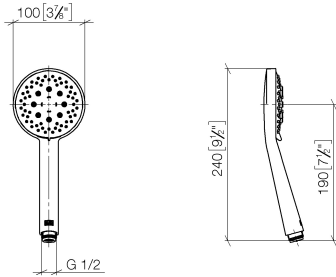

Hand shower - Champagne (22kt Gold)

IMO

28 018 979

- Three or five settings: COMPACT RAIN, COMPACT SOFT FLOW, COMPACT AQUAPRESSURE FLOW, max. flow rate 15 l/min (at 3 bar)
- with anti-scale system
- spray head Ø 100mm
- 1/2" connection
- WRAS 2210003
- Function from: 7 l/min

Intrinsic protection against back flow.

Fits: IMO, LULU, MADISON, MEM, TARA, CL.1, LISSÉ, VAIA, META, CYO

	Champagne (22kt Gold)	28 018 979-47
	Chrome	28 018 979-00
	Chrome	28 018 979-00 0010
	Brushed Platinum	28 018 979-06
	Brushed Platinum	28 018 979-06 0010
	Platinum	28 018 979-08
	Platinum	28 018 979-08 0010
	Dark Chrome	28 018 979-19
	Dark Chrome	28 018 979-19 0010
	Light Gold	28 018 979-26 0010
	Light Gold	28 018 979-26
	Brushed Light Gold	28 018 979-27 0010
	Brushed Light Gold	28 018 979-27
	Brushed Durabronze (23kt Gold)	28 018 979-28
	Brushed Durabronze (23kt Gold)	28 018 979-28 0010
	Matte Black	28 018 979-33
	Matte Black	28 018 979-33 0010
	Brushed Bronze	28 018 979-42
	Brushed Bronze	28 018 979-42 0010
	Brushed Champagne (22kt Gold)	28 018 979-46
	Brushed Champagne (22kt Gold)	28 018 979-46 0010
	Champagne (22kt Gold)	28 018 979-47 0010
	Brushed Chrome	28 018 979-93
	Brushed Chrome	28 018 979-93 0010
	Brushed Dark Platinum	28 018 979-99
	Brushed Dark Platinum	28 018 979-99 0010

Hand shower - Champagne (22kt Gold)

IMO

28 018 979

28 018 979

mm [inches]

Flow rate chart

Codes & Standards

DIN 4109