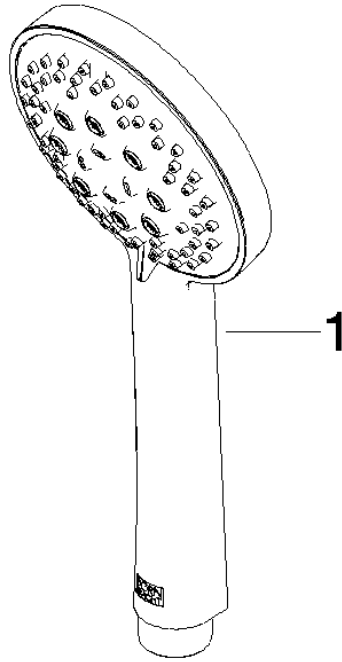

## Hand shower - Brushed Chrome

IMO

28 018 979

- Three or five settings: COMPACT RAIN, COMPACT SOFT FLOW, COMPACT AQUAPRESSURE FLOW, max. flow rate 15 l/min (at 3 bar)
- with anti-scale system
- spray head Ø 100mm
- 1/2" connection
- WRAS 2210003
- Function from: 7 l/min

## Hand shower - Brushed Chrome

---

IMO

28 018 979

28 018 979

mm [inches]

Flow rate chart

Codes & Standards

### Certificates

WRAS\_2210

DVGW\_DW-  
6517DN0

LGA\_29

28 018 979

**Product version from 4/1/2024**

Parts for other  
finishes can be found  
here: [Chrome](#)