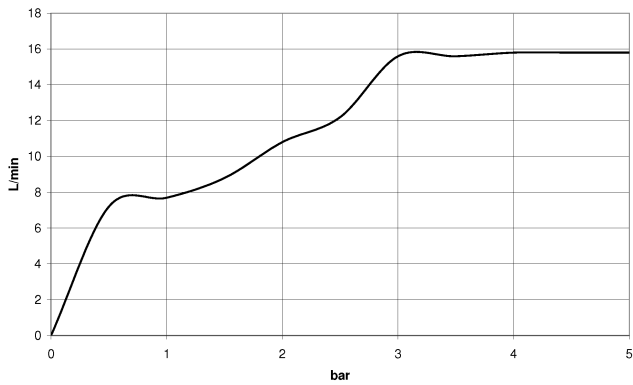

## Hand shower - Brushed Chrome

IMO

28 018 979

- Three or five settings: COMPACT RAIN, COMPACT SOFT FLOW, COMPACT AQUAPRESSURE FLOW, max. flow rate 15 l/min (at 3 bar)
- with anti-scale system
- spray head Ø 100mm
- 1/2" connection
- WRAS 2210003
- Function from: 7 l/min

## Hand shower - Brushed Chrome

---

IMO

28 018 979

28 018 979

mm [inches]

Flow rate chart

Codes & Standards