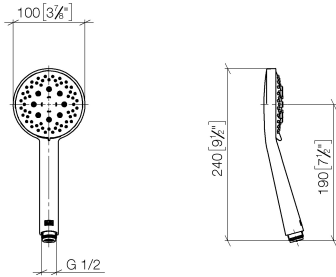

## Hand shower - Brushed Chrome

IMO

28 018 979

- Three or five settings: COMPACT RAIN, COMPACT SOFT FLOW, COMPACT AQUAPRESSURE FLOW, max. flow rate 15 l/min (at 3 bar)
- with anti-scale system
- spray head Ø 100mm
- 1/2" connection
- WRAS 2210003
- Function from: 7 l/min

Intrinsic protection against back flow.

Fits: IMO, LULU, MADISON, MEM, TARA, CL.1, LISSÉ, VAIA, META, CYO

	Brushed Chrome	28 018 979-93
	Chrome	28 018 979-00
	Chrome	28 018 979-00 0010
	Brushed Platinum	28 018 979-06
	Brushed Platinum	28 018 979-06 0010
	Platinum	28 018 979-08
	Platinum	28 018 979-08 0010
	Dark Chrome	28 018 979-19
	Dark Chrome	28 018 979-19 0010
	Light Gold	28 018 979-26 0010
	Light Gold	28 018 979-26
	Brushed Light Gold	28 018 979-27 0010
	Brushed Light Gold	28 018 979-27
	Brushed Durabronze (23kt Gold)	28 018 979-28
	Brushed Durabronze (23kt Gold)	28 018 979-28 0010
	Matte Black	28 018 979-33
	Matte Black	28 018 979-33 0010
	Brushed Bronze	28 018 979-42
	Brushed Bronze	28 018 979-42 0010
	Brushed Champagne (22kt Gold)	28 018 979-46
	Brushed Champagne (22kt Gold)	28 018 979-46 0010
	Champagne (22kt Gold)	28 018 979-47
	Champagne (22kt Gold)	28 018 979-47 0010
	Brushed Chrome	28 018 979-93 0010
	Brushed Dark Platinum	28 018 979-99
	Brushed Dark Platinum	28 018 979-99 0010

## Hand shower - Brushed Chrome

---

IMO

28 018 979

28 018 979

mm [inches]

Flow rate chart

Codes & Standards