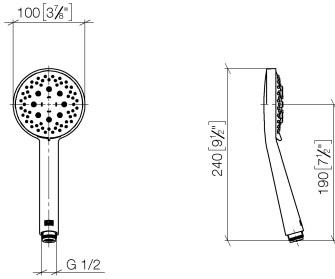

Hand shower - Brushed Dark Platinum

IMO

28 018 979

- Three or five settings: COMPACT RAIN, COMPACT SOFT FLOW, COMPACT AQUAPRESSURE FLOW, max. flow rate 15 l/min (at 3 bar)
- with anti-scale system
- spray head Ø 100mm
- 1/2" connection
- WRAS 2210003
- Function from: 7 l/min

Intrinsic protection against back flow.

Fits: IMO, LULU, MADISON, MEM, TARA, CL.1, LISSÉ, VAIA, META, CYO

	Brushed Dark Platinum	28 018 979-99
	Chrome	28 018 979-00
	Chrome	28 018 979-00 0010
	Brushed Platinum	28 018 979-06
	Brushed Platinum	28 018 979-06 0010
	Platinum	28 018 979-08
	Platinum	28 018 979-08 0010
	Dark Chrome	28 018 979-19
	Dark Chrome	28 018 979-19 0010
	Light Gold	28 018 979-26 0010
	Light Gold	28 018 979-26
	Brushed Light Gold	28 018 979-27 0010
	Brushed Light Gold	28 018 979-27
	Brushed Durabronze (23kt Gold)	28 018 979-28
	Brushed Durabronze (23kt Gold)	28 018 979-28 0010
	Matte Black	28 018 979-33
	Matte Black	28 018 979-33 0010
	Brushed Bronze	28 018 979-42
	Brushed Bronze	28 018 979-42 0010
	Brushed Champagne (22kt Gold)	28 018 979-46
	Brushed Champagne (22kt Gold)	28 018 979-46 0010
	Champagne (22kt Gold)	28 018 979-47
	Champagne (22kt Gold)	28 018 979-47 0010
	Brushed Chrome	28 018 979-93
	Brushed Chrome	28 018 979-93 0010
	Brushed Dark Platinum	28 018 979-99 0010

Hand shower - Brushed Dark Platinum

IMO

28 018 979

28 018 979

mm [inches]

Flow rate chart

Codes & Standards

DIN 4109