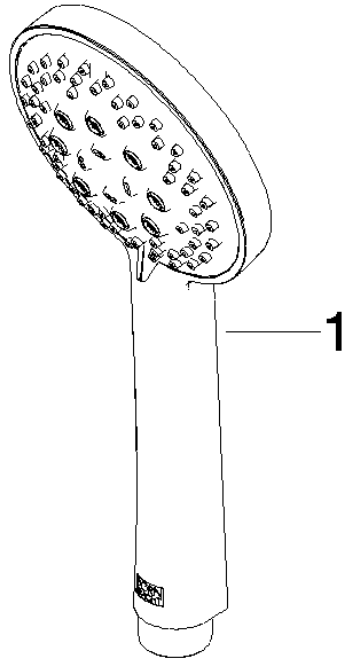

Hand shower - Brushed Dark Platinum

IMO

28 018 979

- Three or five settings: COMPACT RAIN, COMPACT SOFT FLOW, COMPACT AQUAPRESSURE FLOW, max. flow rate 15 l/min (at 3 bar)
- with anti-scale system
- spray head Ø 100mm
- 1/2" connection
- WRAS 2210003
- Function from: 7 l/min

Hand shower - Brushed Dark Platinum

IMO

28 018 979

28 018 979

mm [inches]

Flow rate chart

Codes & Standards

DIN 4109

Certificates

WRAS_2210

DVGW_DW-
6517DN0

LGA_29

28 018 979

Product version from 4/1/2024

Parts for other
finishes can be found
here: [Chrome](#)

Hand shower - Brushed Dark Platinum

IMO

28 018 979

Spare parts list

Product version from 4/1/2024

No.	Item Number	Name	Quantity used	Delivery time
	09 23 01 039 90	sieve	1	2