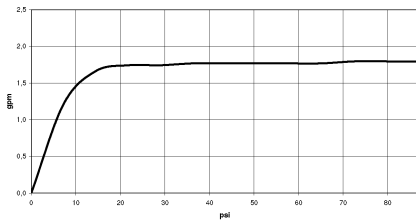

Hand shower FlowReduce - Champagne (22kt Gold)

IMO

28 019 979

- COMPACT RAIN, max. flow rate 6.8 l/min (at 3 bar)
- with anti-scale system
- 1/2" connection
- This product can help a building meet the requirements of Green Building Rating Systems, e.g. LEED®, BREEAM®, DGNB

Intrinsic protection against back flow.

Fits: IMO, LULU, MADISON, MEM, TARA, CL.1, LISSÉ, VAIA, META, CYO

	Champagne (22kt Gold)	28 019 979-47 0010
	Chrome	28 019 979-00 0010
	Brushed Platinum	28 019 979-06 0010
	Platinum	28 019 979-08 0010
	Dark Chrome	28 019 979-19 0010
	Light Gold	28 019 979-26 0010
	Light Gold	28 019 979-26
	Brushed Light Gold	28 019 979-27 0010
	Brushed Durabronze (23kt Gold)	28 019 979-28 0010
	Matte Black	28 019 979-33 0010
	Brushed Bronze	28 019 979-42 0010
	Brushed Champagne (22kt Gold)	28 019 979-46 0010
	Brushed Chrome	28 019 979-93 0010
	Brushed Dark Platinum	28 019 979-99 0010

28 019 979

mm [inches]

Flow rate chart

Codes & Standards

DIN 4109

ISO 3822

Ü-Zeichen

Hand shower FlowReduce - Champagne (22kt Gold)