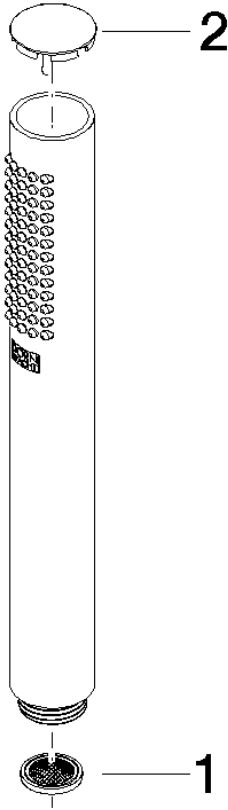

Hand shower FlowReduce - Champagne (22kt Gold)

IMO

28 019 979

- COMPACT RAIN, max. flow rate 6.8 l/min (at 3 bar)
- with anti-scale system
- 1/2" connection
- This product can help a building meet the requirements of Green Building Rating Systems, e.g. LEED®, BREEAM®, DGNB

28 019 979

mm [inches]

Flow rate chart

Codes & Standards

DIN 4109

ISO 3822

Ü-Zeichen

Hand shower FlowReduce - Champagne (22kt Gold)

IMO

28 019 979

Certificates

LGA_29

28 019 979

Product version from 4/1/2024

Parts for other
finishes can be found
here: [Chrome](#)

Hand shower FlowReduce - Champagne (22kt Gold)

IMO

28 019 979

Spare parts list

Product version from 4/1/2024

No.	Item Number	Name	Quantity used	Delivery time
	09 23 01 039 90	sieve	2	2