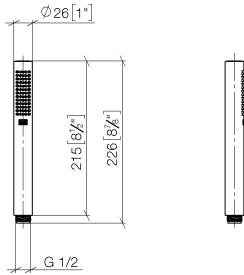

Hand shower FlowReduce - Champagne (22kt Gold)

IMO

28 019 979

- COMPACT RAIN, max. flow rate 6.8 l/min (at 3 bar)
- with anti-scale system
- 1/2" connection
- This product can help a building meet the requirements of Green Building Rating Systems, e.g. LEED®, BREEAM®, DGNB

Intrinsic protection against back flow.

Fits: IMO, LULU, MADISON, MEM, TARA, CL.1, LISSÉ, VAIA, META, CYO

	Champagne (22kt Gold)	28 019 979-47 0010
	Chrome	28 019 979-00 0010
	Brushed Platinum	28 019 979-06 0010
	Platinum	28 019 979-08 0010
	Dark Chrome	28 019 979-19 0010
	Light Gold	28 019 979-26 0010
	Light Gold	28 019 979-26
	Brushed Light Gold	28 019 979-27 0010
	Brushed Durabronze (23kt Gold)	28 019 979-28 0010
	Matte Black	28 019 979-33 0010
	Brushed Bronze	28 019 979-42 0010
	Brushed Champagne (22kt Gold)	28 019 979-46 0010
	Brushed Chrome	28 019 979-93 0010
	Brushed Dark Platinum	28 019 979-99 0010

28 019 979

mm [inches]

Flow rate chart

Codes & Standards

DIN 4109

ISO 3822

Ü-Zeichen

Hand shower FlowReduce - Champagne (22kt Gold)