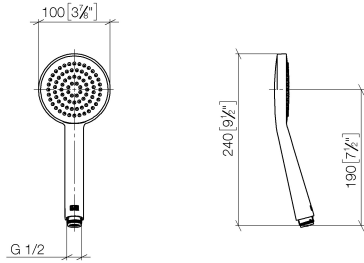

28 025 979

- spray head Ø 100mm
- COMPACT RAIN, max. flow rate 5 l/min (at 3 bar)
- with anti-scale system
- 1/2" connection
- This product can help a building meet the requirements of Green Building Rating Systems, e.g. LEED®, BREEAM®, DGNB

Intrinsic protection against back flow.

Fits: IMO, LULU, MADISON, MEM, TARA, CL.1, LISSÉ, VAIA, META, CYO

	Brushed Platinum	28 025 979-06 0010
	Chrome	28 025 979-00 0010
	Platinum	28 025 979-08 0010
	Dark Chrome	28 025 979-19 0010
	Light Gold	28 025 979-26 0010
	Brushed Durabronze (23kt Gold)	28 025 979-28 0010
	Matte Black	28 025 979-33 0010
	Brushed Champagne (22kt Gold)	28 025 979-46 0010
	Champagne (22kt Gold)	28 025 979-47 0010
	Brushed Chrome	28 025 979-93 0010
	Brushed Dark Platinum	28 025 979-99 0010

28 025 979

mm [inches]

Flow rate chart

28 025 979

Product version from 4/1/2023

Parts for other
finishes can be found
here: [Chrome](#)

SERIES-VARIOUS Hand shower - Brushed Platinum

IMO