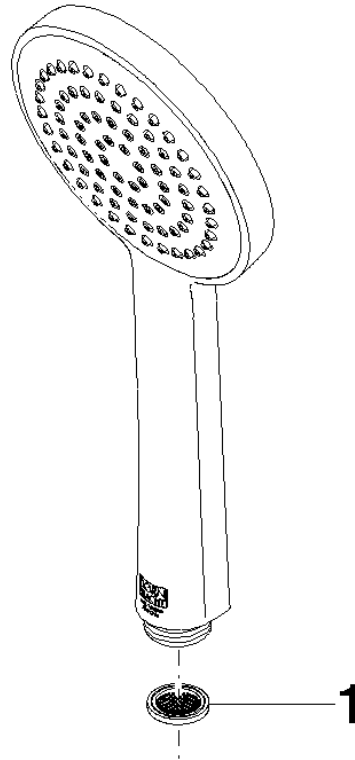

28 025 979

- spray head Ø 100mm
- COMPACT RAIN, max. flow rate 5 l/min (at 3 bar)
- with anti-scale system
- 1/2" connection
- This product can help a building meet the requirements of Green Building Rating Systems, e.g. LEED®, BREEAM®, DGNB

Intrinsic protection against back flow.

Fits: IMO, LULU, MADISON, MEM, TARA, CL.1, LISSÉ, VAIA, META, CYO

	Brushed Platinum	28 025 979-06 0010
	Chrome	28 025 979-00 0010
	Platinum	28 025 979-08 0010
	Dark Chrome	28 025 979-19 0010
	Light Gold	28 025 979-26 0010
	Brushed Durabronze (23kt Gold)	28 025 979-28 0010
	Matte Black	28 025 979-33 0010
	Brushed Champagne (22kt Gold)	28 025 979-46 0010
	Champagne (22kt Gold)	28 025 979-47 0010
	Brushed Chrome	28 025 979-93 0010
	Brushed Dark Platinum	28 025 979-99 0010

28 025 979

mm [inches]

Flow rate chart

28 025 979

Product version from 4/1/2023

Parts for other
finishes can be found
here: [Chrome](#)

SERIES-VARIOUS Hand shower - Brushed Platinum

IMO