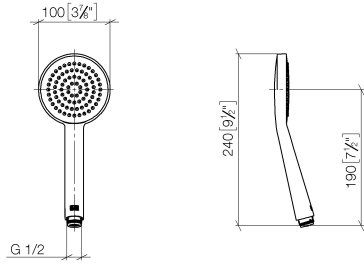

28 025 979

- spray head Ø 100mm
- COMPACT RAIN, max. flow rate 5 l/min (at 3 bar)
- with anti-scale system
- 1/2" connection
- This product can help a building meet the requirements of Green Building Rating Systems, e.g. LEED®, BREEAM®, DGNB

Intrinsic protection against back flow.

Fits: IMO, LULU, MADISON, MEM, TARA, CL.1, LISSÉ, VAIA, META, CYO

	Platinum	28 025 979-08 0010
	Chrome	28 025 979-00 0010
	Brushed Platinum	28 025 979-06 0010
	Dark Chrome	28 025 979-19 0010
	Light Gold	28 025 979-26 0010
	Brushed Durabronze (23kt Gold)	28 025 979-28 0010
	Matte Black	28 025 979-33 0010
	Brushed Champagne (22kt Gold)	28 025 979-46 0010
	Champagne (22kt Gold)	28 025 979-47 0010
	Brushed Chrome	28 025 979-93 0010
	Brushed Dark Platinum	28 025 979-99 0010

28 025 979

mm [inches]

Flow rate chart

28 025 979

**Product version from 4/1/2023**

Parts for other  
finishes can be found  
here: [Chrome](#)

SERIES-VARIOUS Hand shower - Platinum

IMO