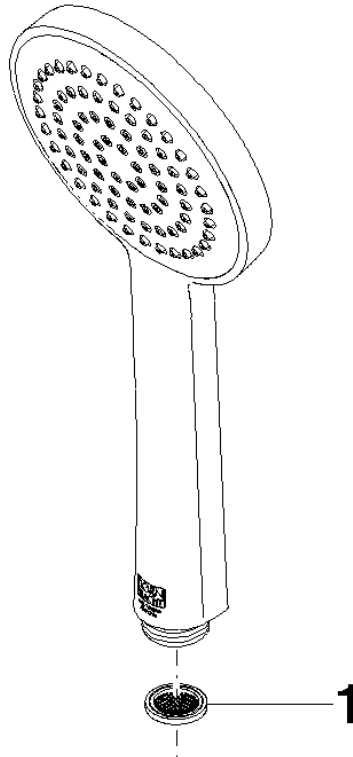

**SERIES-VARIOUS Hand shower - Brushed Durabron (23kt Gold)**

IMO

28 025 979

- spray head Ø 100mm
- COMPACT RAIN, max. flow rate 5 l/min (at 3 bar)
- with anti-scale system
- 1/2" connection
- This product can help a building meet the requirements of Green Building Rating Systems, e.g. LEED®, BREEAM®, DGNB

Intrinsic protection against back flow.

Fits: IMO, LULU, MADISON, MEM, TARA, CL.1, LISSÉ, VAIA, META, CYO

	Brushed Durabron (23kt Gold)	28 025 979-28 0010
	Chrome	28 025 979-00 0010
	Brushed Platinum	28 025 979-06 0010
	Platinum	28 025 979-08 0010
	Dark Chrome	28 025 979-19 0010
	Light Gold	28 025 979-26 0010
	Matte Black	28 025 979-33 0010
	Brushed Champagne (22kt Gold)	28 025 979-46 0010
	Champagne (22kt Gold)	28 025 979-47 0010
	Brushed Chrome	28 025 979-93 0010
	Brushed Dark Platinum	28 025 979-99 0010

# SERIES-VARIOUS Hand shower - Brushed Durabronz (23kt Gold)

IMO

28 025 979

mm [inches]

## Flow rate chart

28 025 979

**Product version from 4/1/2023**

Parts for other  
finishes can be found  
here: [Chrome](#)

**SERIES-VARIOUS Hand shower - Brushed Durabrass (23kt Gold)**

IMO

28 025 979

**Spare parts list**