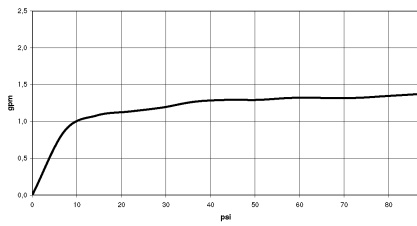

**SERIES-VARIOUS Hand shower - Brushed Durabron (23kt Gold)**

IMO

28 025 979

- spray head Ø 100mm
- COMPACT RAIN, max. flow rate 5 l/min (at 3 bar)
- with anti-scale system
- 1/2" connection
- This product can help a building meet the requirements of Green Building Rating Systems, e.g. LEED®, BREEAM®, DGNB

# SERIES-VARIOUS Hand shower - Brushed Durabronz (23kt Gold)

IMO

28 025 979

mm [inches]

## Flow rate chart

28 025 979

**Product version from 4/1/2023**

Parts for other  
finishes can be found  
here: [Chrome](#)

**SERIES-VARIOUS Hand shower - Brushed Durabrass (23kt Gold)**

IMO

28 025 979

**Spare parts list**