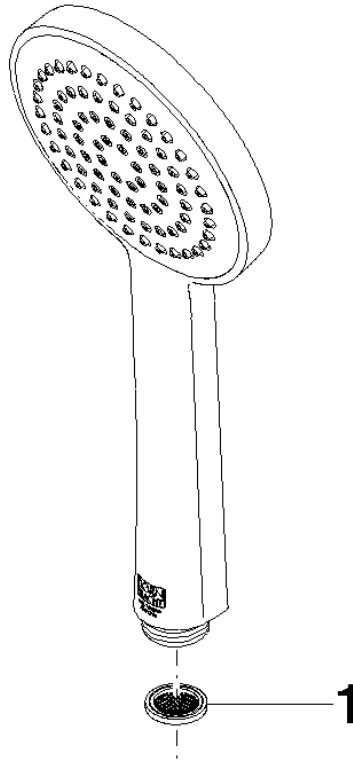

28 025 979

- spray head Ø 100mm
- COMPACT RAIN, max. flow rate 5 l/min (at 3 bar)
- with anti-scale system
- 1/2" connection
- This product can help a building meet the requirements of Green Building Rating Systems, e.g. LEED®, BREEAM®, DGNB

Intrinsic protection against back flow.

Fits: IMO, LULU, MADISON, MEM, TARA, CL.1, LISSÉ, VAIA, META, CYO

	Matte Black	28 025 979-33 0010
	Chrome	28 025 979-00 0010
	Brushed Platinum	28 025 979-06 0010
	Platinum	28 025 979-08 0010
	Dark Chrome	28 025 979-19 0010
	Light Gold	28 025 979-26 0010
	Brushed Durabronze (23kt Gold)	28 025 979-28 0010
	Brushed Champagne (22kt Gold)	28 025 979-46 0010
	Champagne (22kt Gold)	28 025 979-47 0010
	Brushed Chrome	28 025 979-93 0010
	Brushed Dark Platinum	28 025 979-99 0010

28 025 979

mm [inches]

Flow rate chart

28 025 979

**Product version from 4/1/2023**

Parts for other  
finishes can be found  
here: [Chrome](#)

SERIES-VARIOUS Hand shower - Matte Black

IMO

28 025 979

**Spare parts list**

**Product version from 4/1/2023**

No.	Item Number	Name	Quantity used	Delivery time
	09 23 01 039 90	sieve	1	2