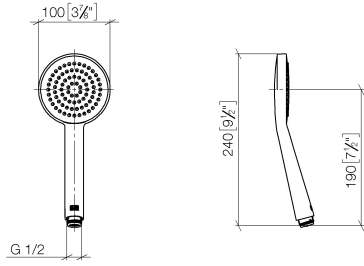

28 025 979

- spray head Ø 100mm
- COMPACT RAIN, max. flow rate 5 l/min (at 3 bar)
- with anti-scale system
- 1/2" connection
- This product can help a building meet the requirements of Green Building Rating Systems, e.g. LEED®, BREEAM®, DGNB

Intrinsic protection against back flow.

Fits: IMO, LULU, MADISON, MEM, TARA, CL.1, LISSÉ, VAIA, META, CYO

	Matte Black	28 025 979-33 0010
	Chrome	28 025 979-00 0010
	Brushed Platinum	28 025 979-06 0010
	Platinum	28 025 979-08 0010
	Dark Chrome	28 025 979-19 0010
	Light Gold	28 025 979-26 0010
	Brushed Durabronze (23kt Gold)	28 025 979-28 0010
	Brushed Champagne (22kt Gold)	28 025 979-46 0010
	Champagne (22kt Gold)	28 025 979-47 0010
	Brushed Chrome	28 025 979-93 0010
	Brushed Dark Platinum	28 025 979-99 0010

28 025 979

mm [inches]

Flow rate chart

28 025 979

**Product version from 4/1/2023**

Parts for other  
finishes can be found  
here: [Chrome](#)

SERIES-VARIOUS Hand shower - Matte Black

IMO