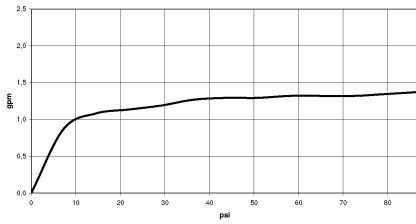

28 025 979

- spray head Ø 100mm
- COMPACT RAIN, max. flow rate 5 l/min (at 3 bar)
- with anti-scale system
- 1/2" connection
- This product can help a building meet the requirements of Green Building Rating Systems, e.g. LEED®, BREEAM®, DGNB

Intrinsic protection against back flow.

Fits: IMO, LULU, MADISON, MEM, TARA, CL.1, LISSÉ, VAIA, META, CYO

	Matte Black	28 025 979-33 0010
	Chrome	28 025 979-00 0010
	Brushed Platinum	28 025 979-06 0010
	Platinum	28 025 979-08 0010
	Dark Chrome	28 025 979-19 0010
	Light Gold	28 025 979-26 0010
	Brushed Durabronze (23kt Gold)	28 025 979-28 0010
	Brushed Champagne (22kt Gold)	28 025 979-46 0010
	Champagne (22kt Gold)	28 025 979-47 0010
	Brushed Chrome	28 025 979-93 0010
	Brushed Dark Platinum	28 025 979-99 0010

28 025 979

mm [inches]

Flow rate chart

28 025 979

**Product version from 4/1/2023**

Parts for other  
finishes can be found  
here: [Chrome](#)

SERIES-VARIOUS Hand shower - Matte Black

IMO